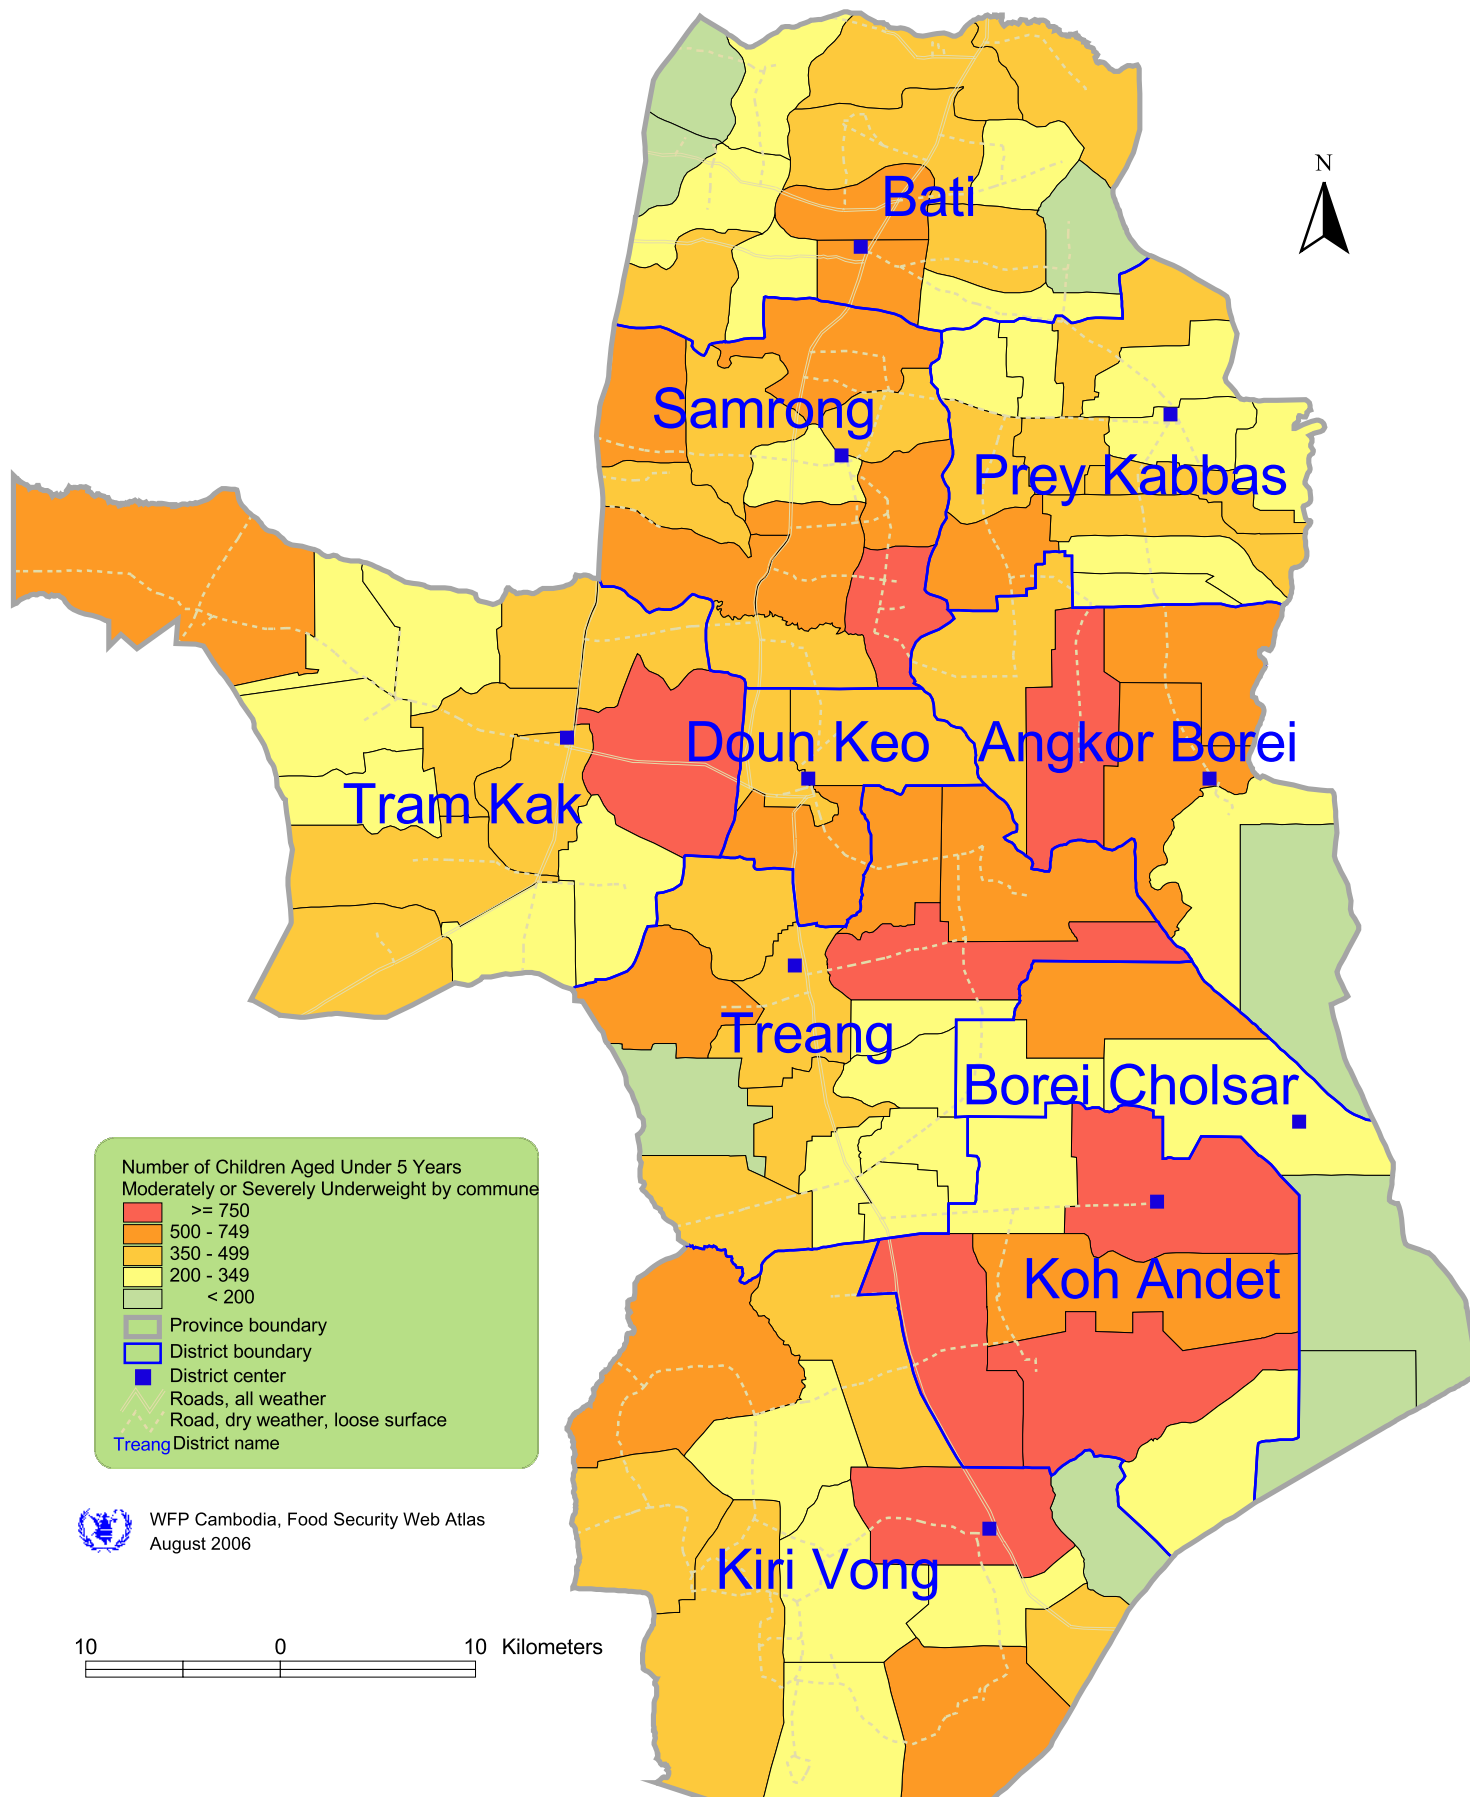

Children aged <5 years Underweight: Number of Children by Commune
in Takeo province year 2000. (Map TKO 08.00)

WFP Cambodia, Food Security Web Atlas
August 2006

Note: Provincial District and commune Boundaries depicted are those used in year 2000
 Data source: CDHS 2000 and Estimation of Poverty Rates at Commune level in Cambodia. WFP 2000.
 Map legend categories are based on the international standard categories of the WFP Food and Nutrition Handbook.
 The maps used do not imply the expression of any opinion on the part of the WFP concerning the legal status of a territory or of its authorities.