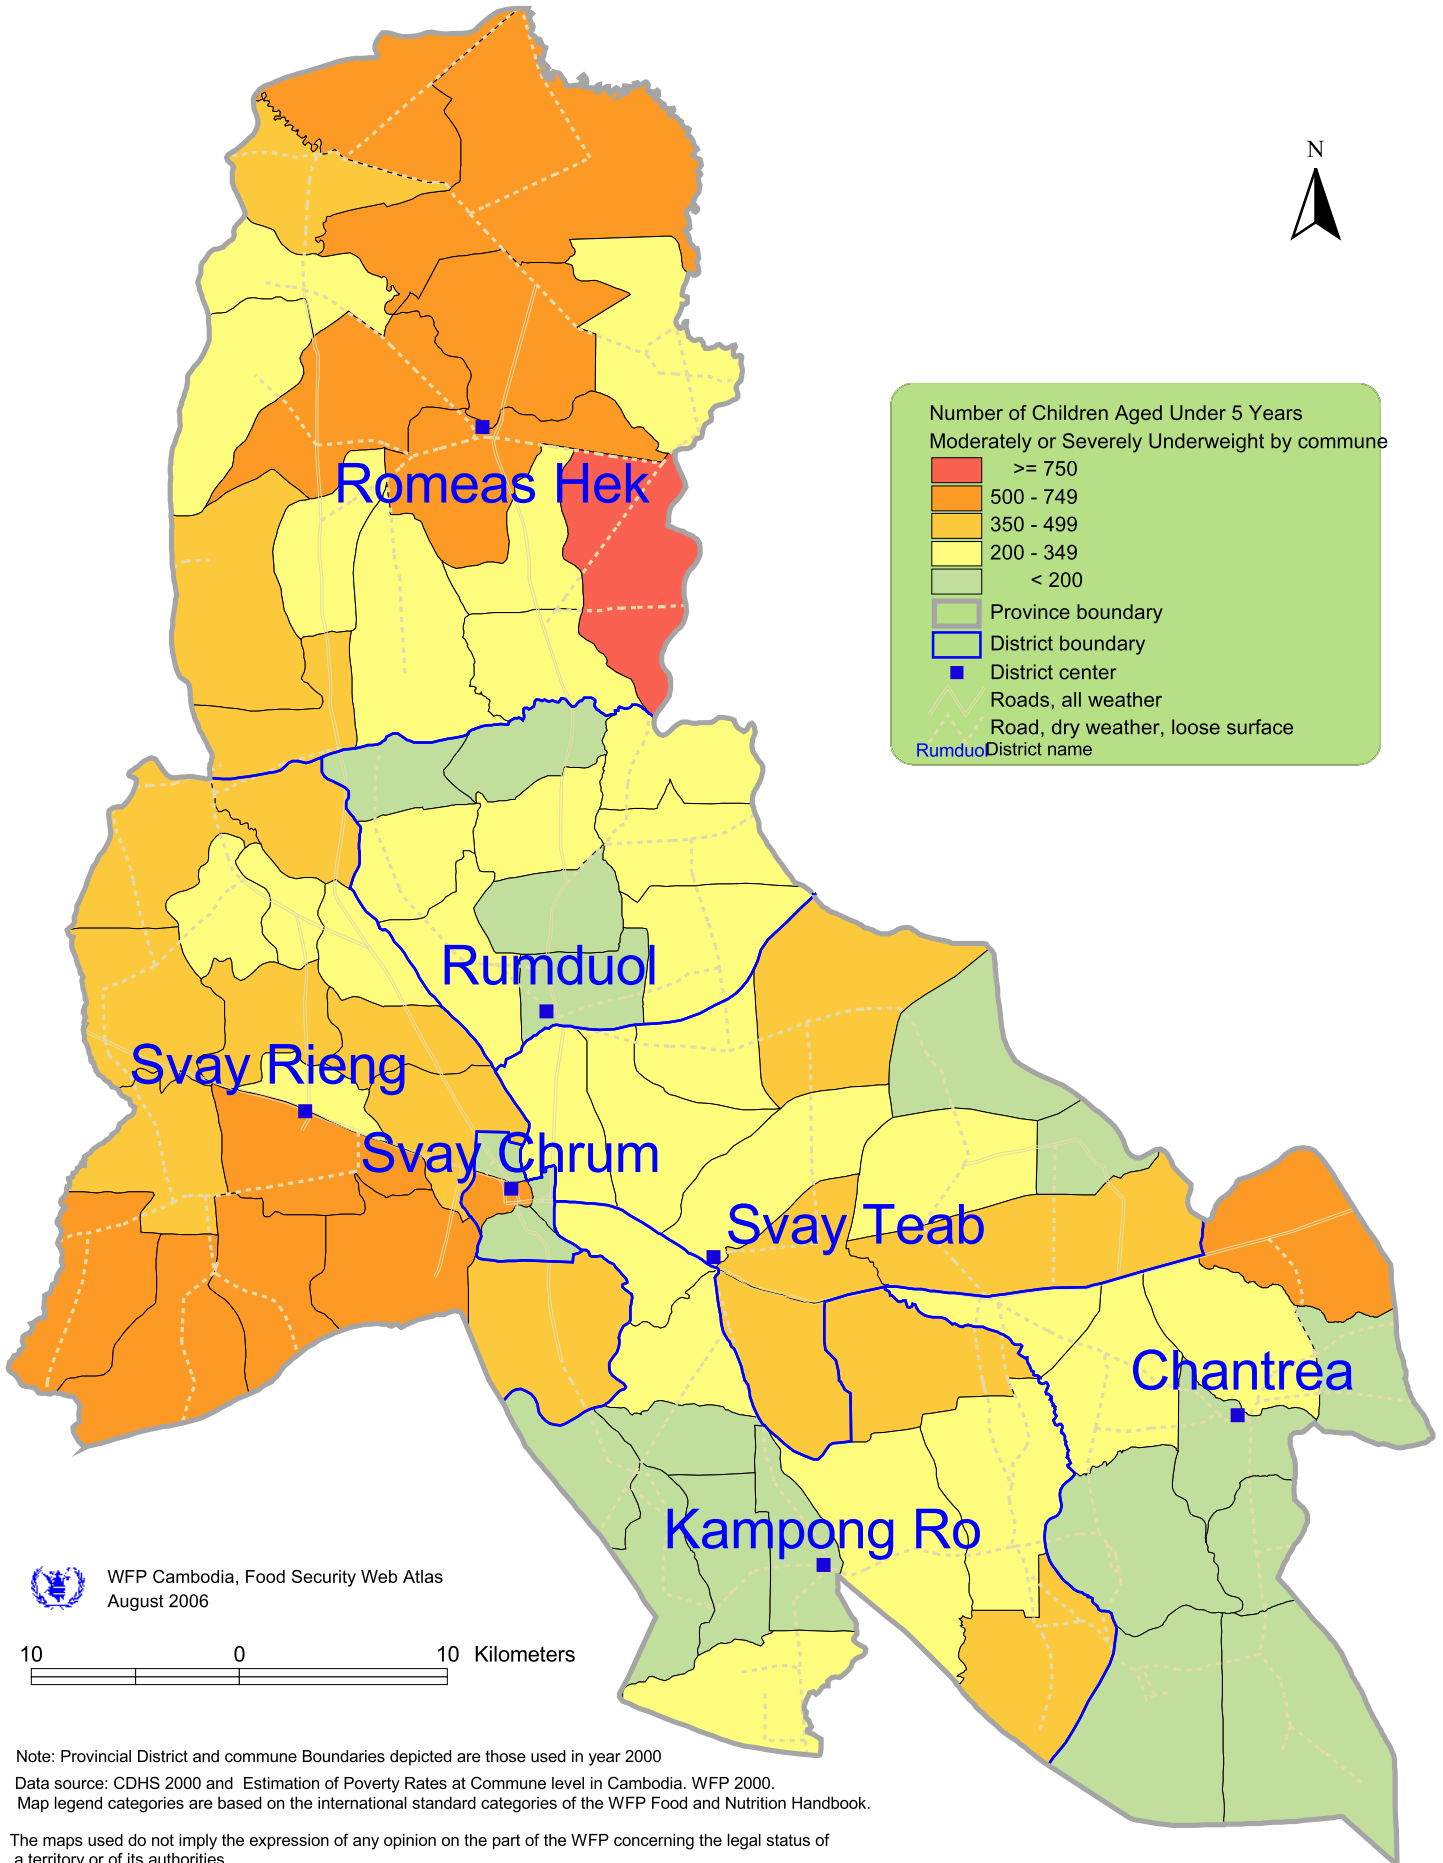

Children aged <5 years Underweight: Number of Children by Commune in Svay Rieng province year 2000. (Map SRG 08.00)

WFP Cambodia, Food Security Web Atlas  
August 2006

10 0 10 Kilometers

Note: Provincial District and commune Boundaries depicted are those used in year 2000  
 Data source: CDHS 2000 and Estimation of Poverty Rates at Commune level in Cambodia. WFP 2000.  
 Map legend categories are based on the international standard categories of the WFP Food and Nutrition Handbook.  
 The maps used do not imply the expression of any opinion on the part of the WFP concerning the legal status of a territory or of its authorities.