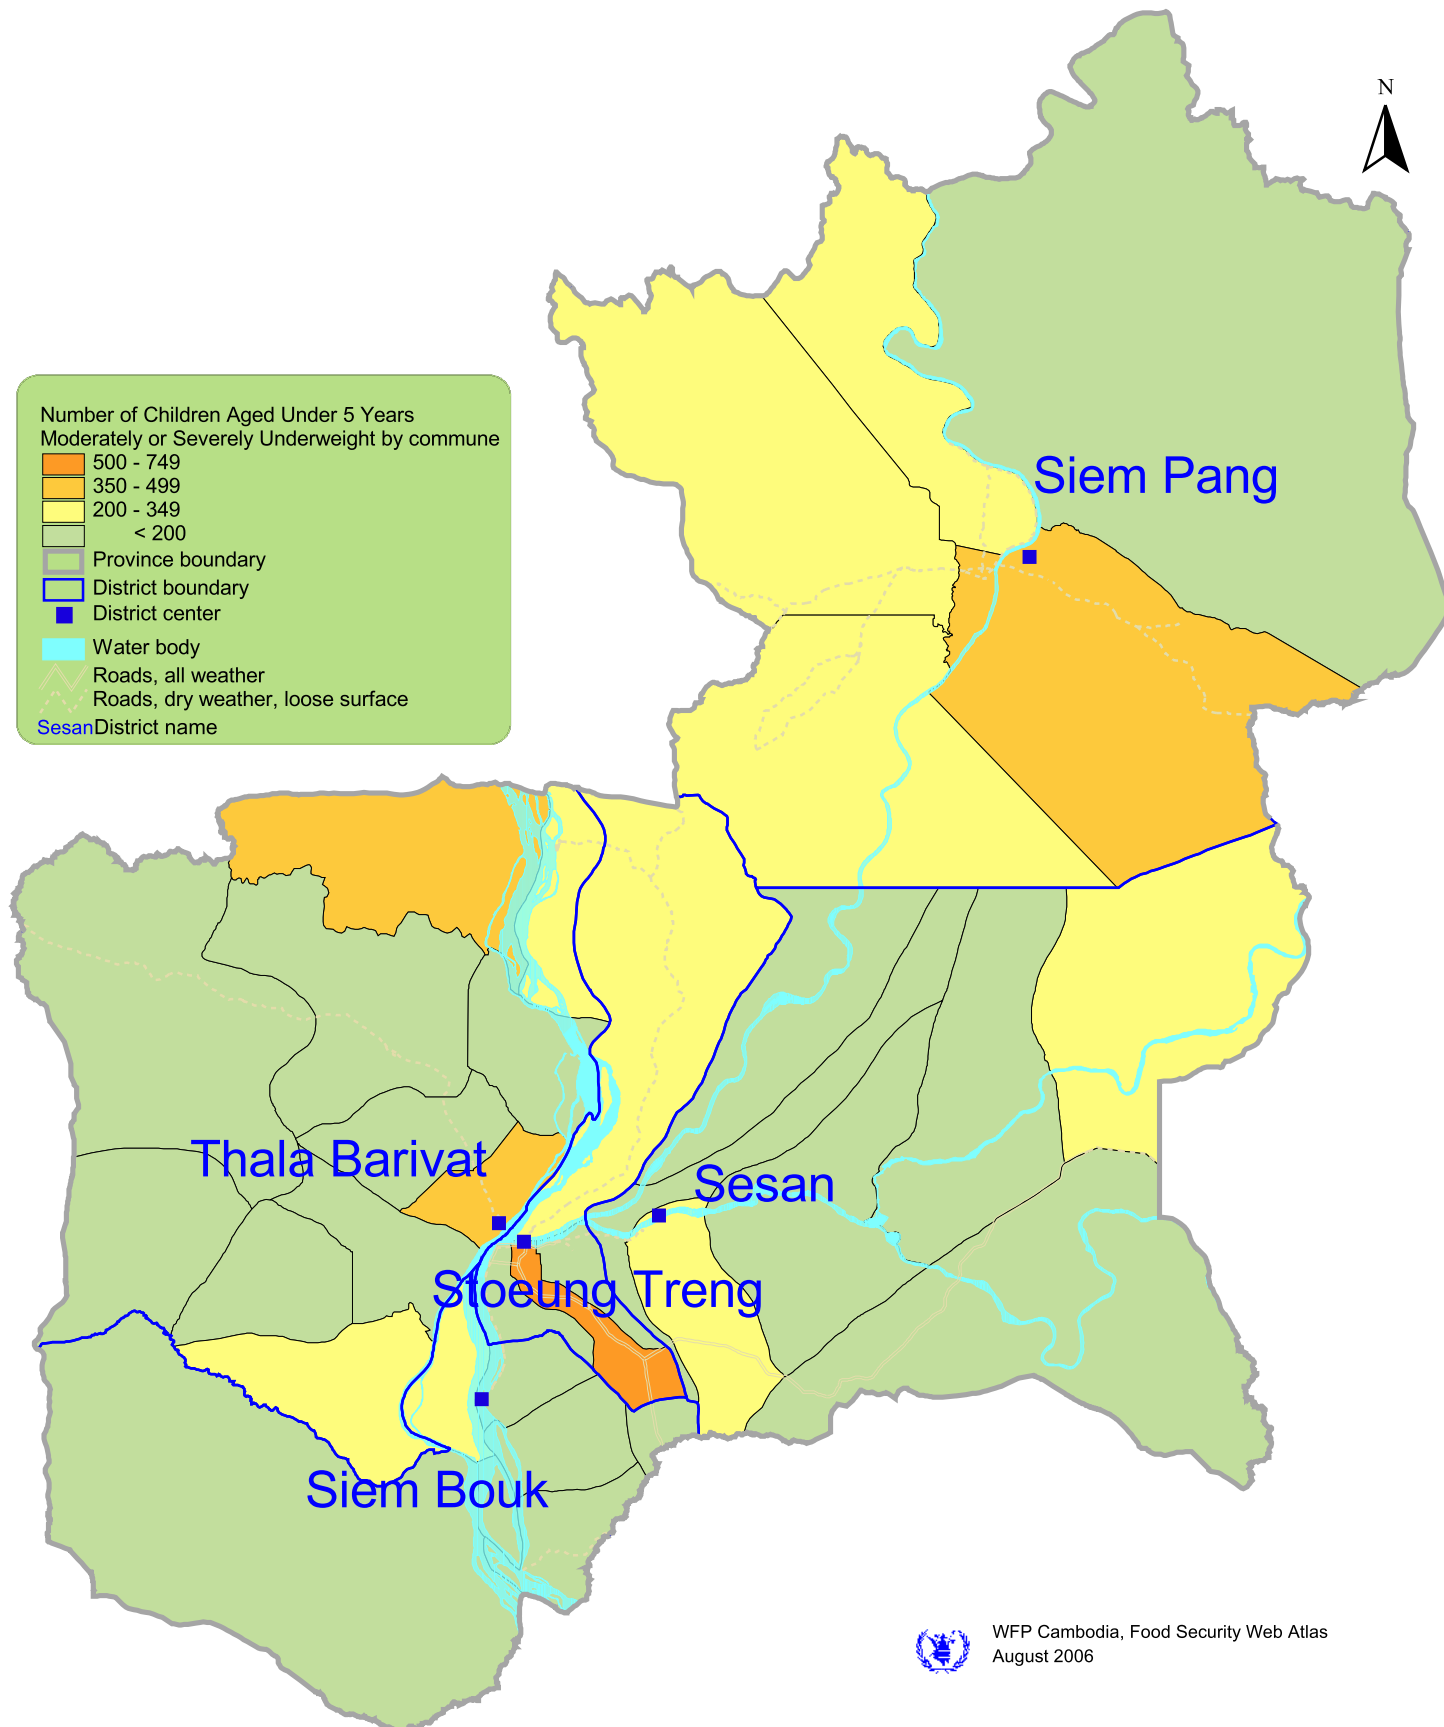

Children aged <5 years Underweight: Number of Children by Commune in Stoeung Treng province year 2000. (Map STG 08.00)

WFP Cambodia, Food Security Web Atlas
August 2006

Note: Provincial District and Commune Boundaries depicted are those used in year 2000

Data source: CDHS 2000 and Estimation of Poverty Rates at Commune level in Cambodia, WFP 2000.

Map legend categories are based on the international standard categories of the WFP Food and Nutrition Handbook.

The maps used do not imply the expression of any opinion on the part of the WFP concerning the legal status of a territory or of its authorities.

10 0 10 Kilometers