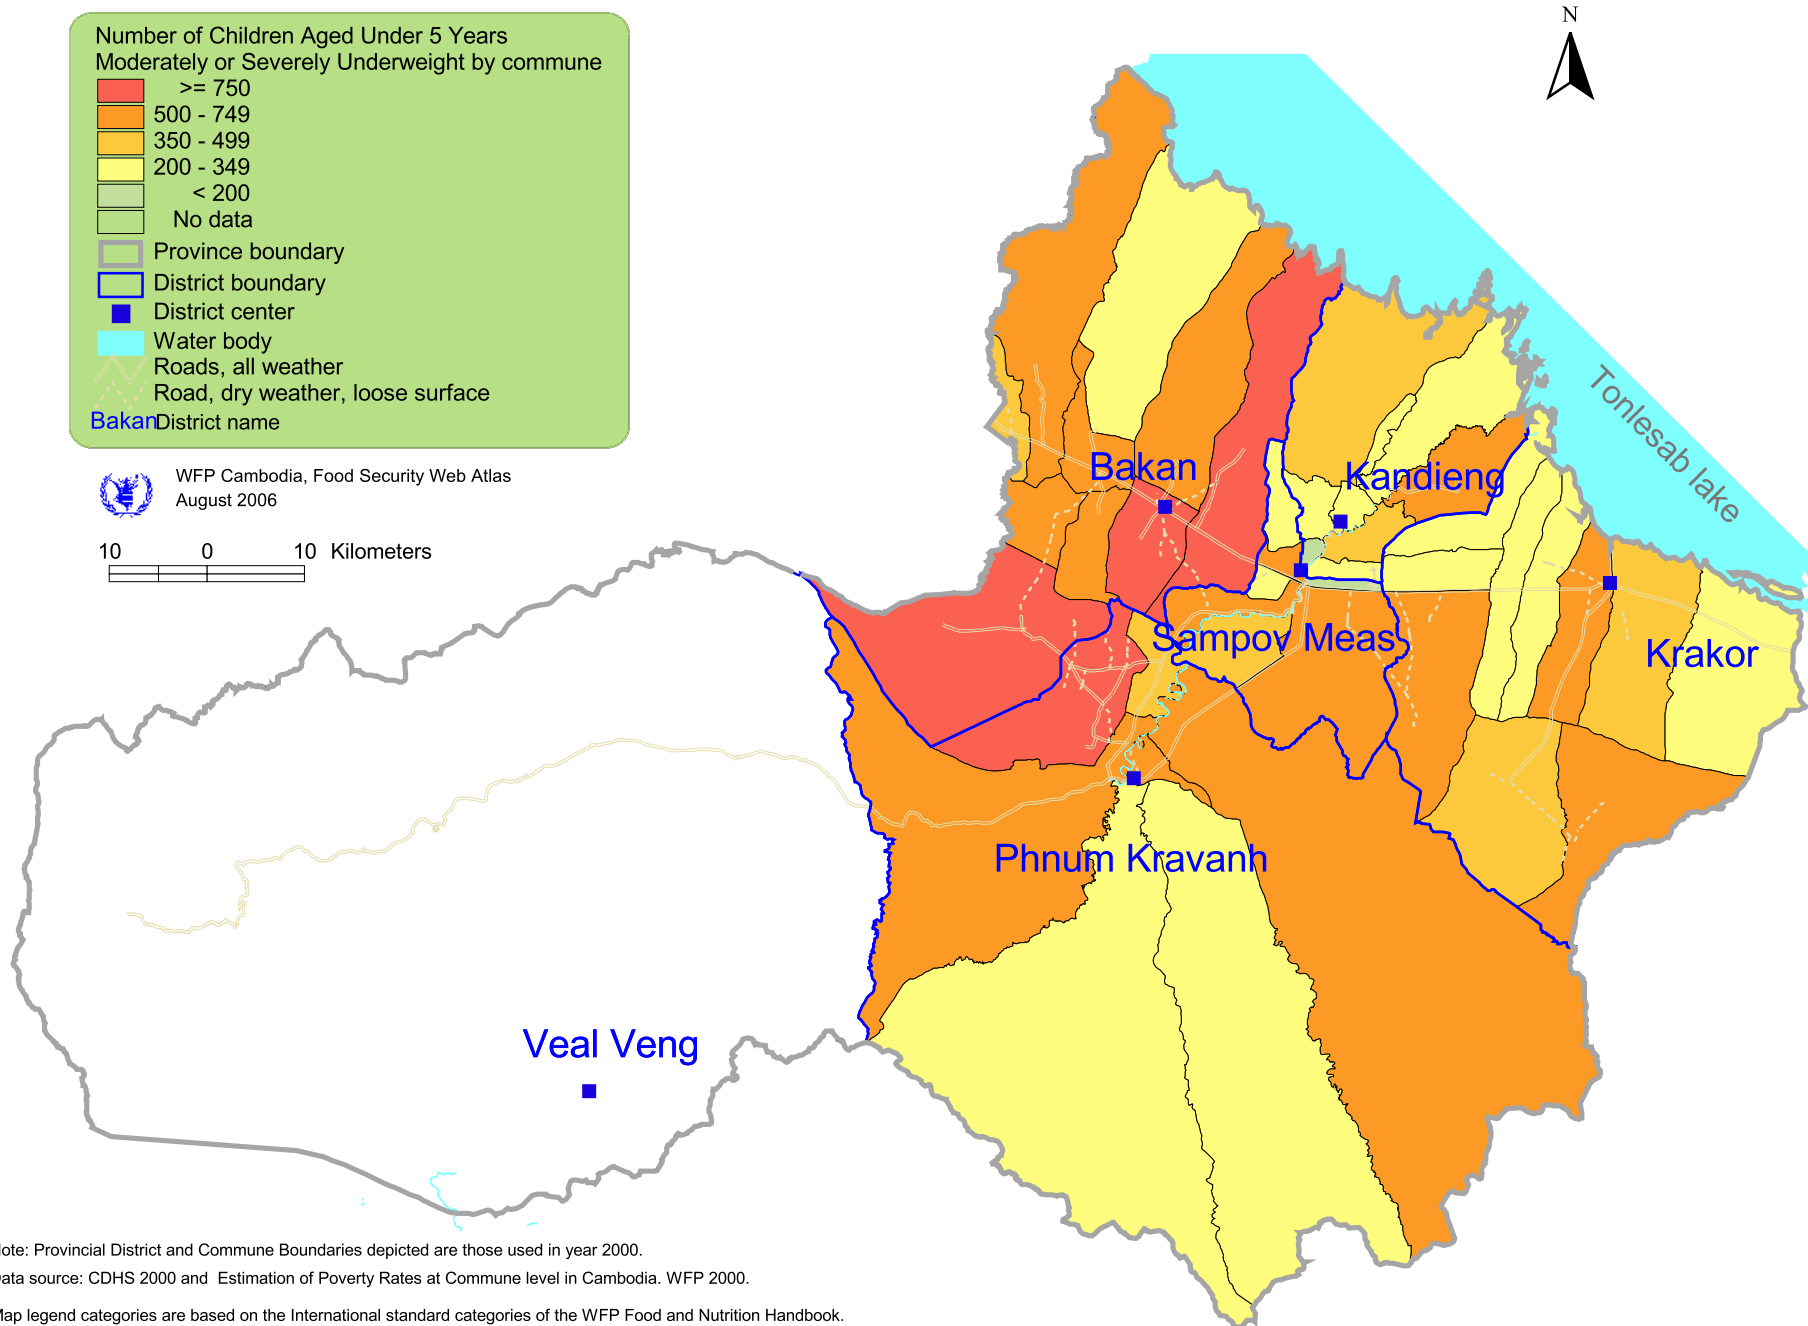

Children aged <5 years Underweight: Number of Children by Commune in Pursat province year 2000.  
(Map PST 08.00)

Note: Provincial District and Commune Boundaries depicted are those used in year 2000.

Data source: CDHS 2000 and Estimation of Poverty Rates at Commune level in Cambodia. WFP 2000.

Map legend categories are based on the International standard categories of the WFP Food and Nutrition Handbook.

The maps used do not imply the expression of any opinion on the part of the WFP concerning the legal status of a territory or of its authorities.