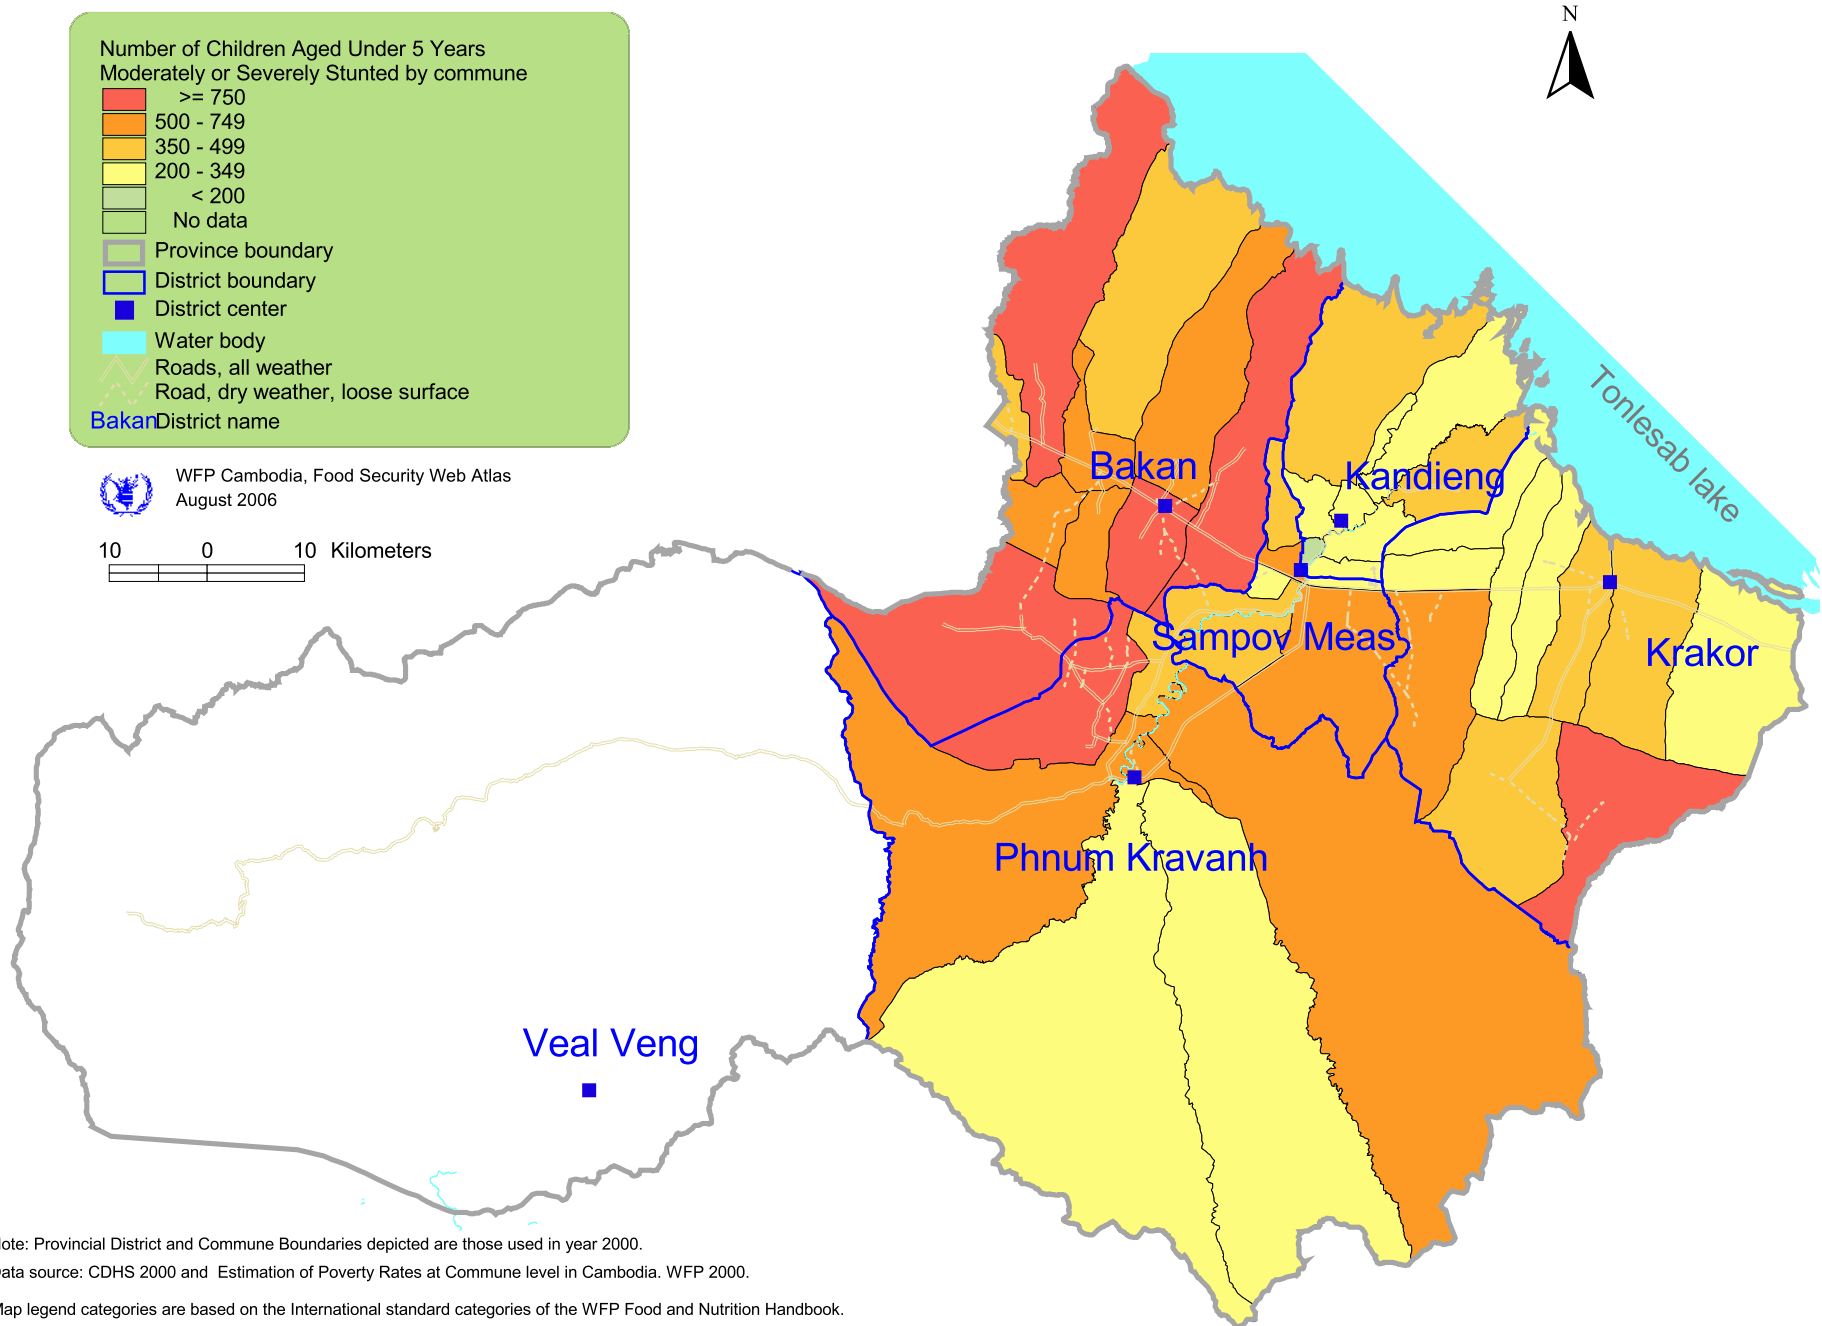

Children aged <5 years Stunted: Number of Children by Commune in Pursat Province year 2000.  
(Map PST 06.00)

Note: Provincial District and Commune Boundaries depicted are those used in year 2000.

Data source: CDHS 2000 and Estimation of Poverty Rates at Commune level in Cambodia. WFP 2000.

Map legend categories are based on the International standard categories of the WFP Food and Nutrition Handbook.

The maps used do not imply the expression of any opinion on the part of the WFP concerning the legal status of a territory or of its authorities.