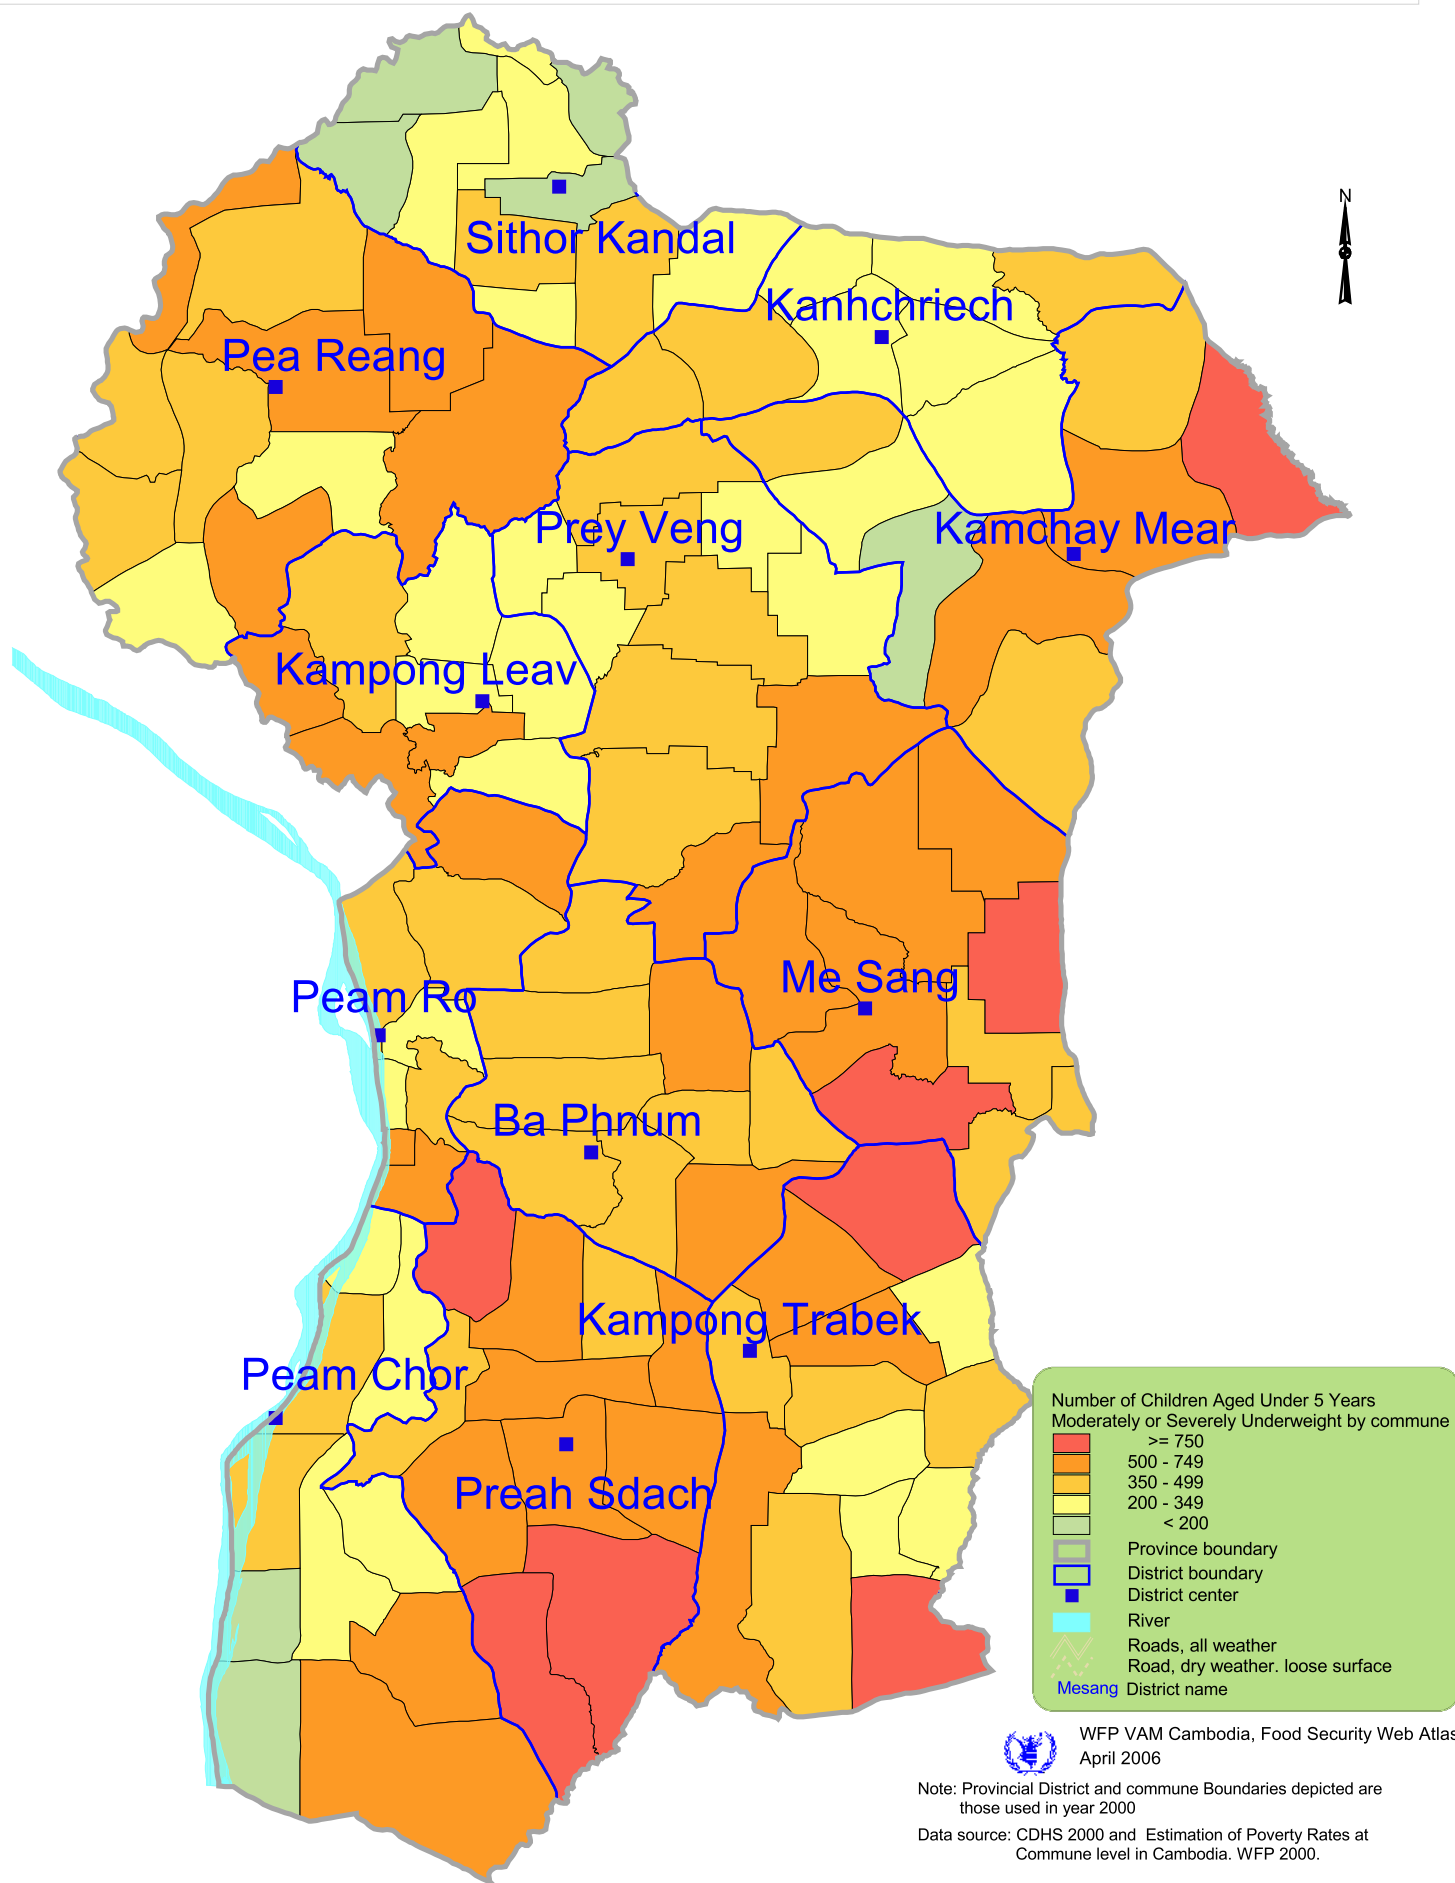

Children aged <5 years Underweight:  
 Number of Children by Commune in Prey Veng province year 2000. (Map PVG 08.00)

10 0 10 Kilometers