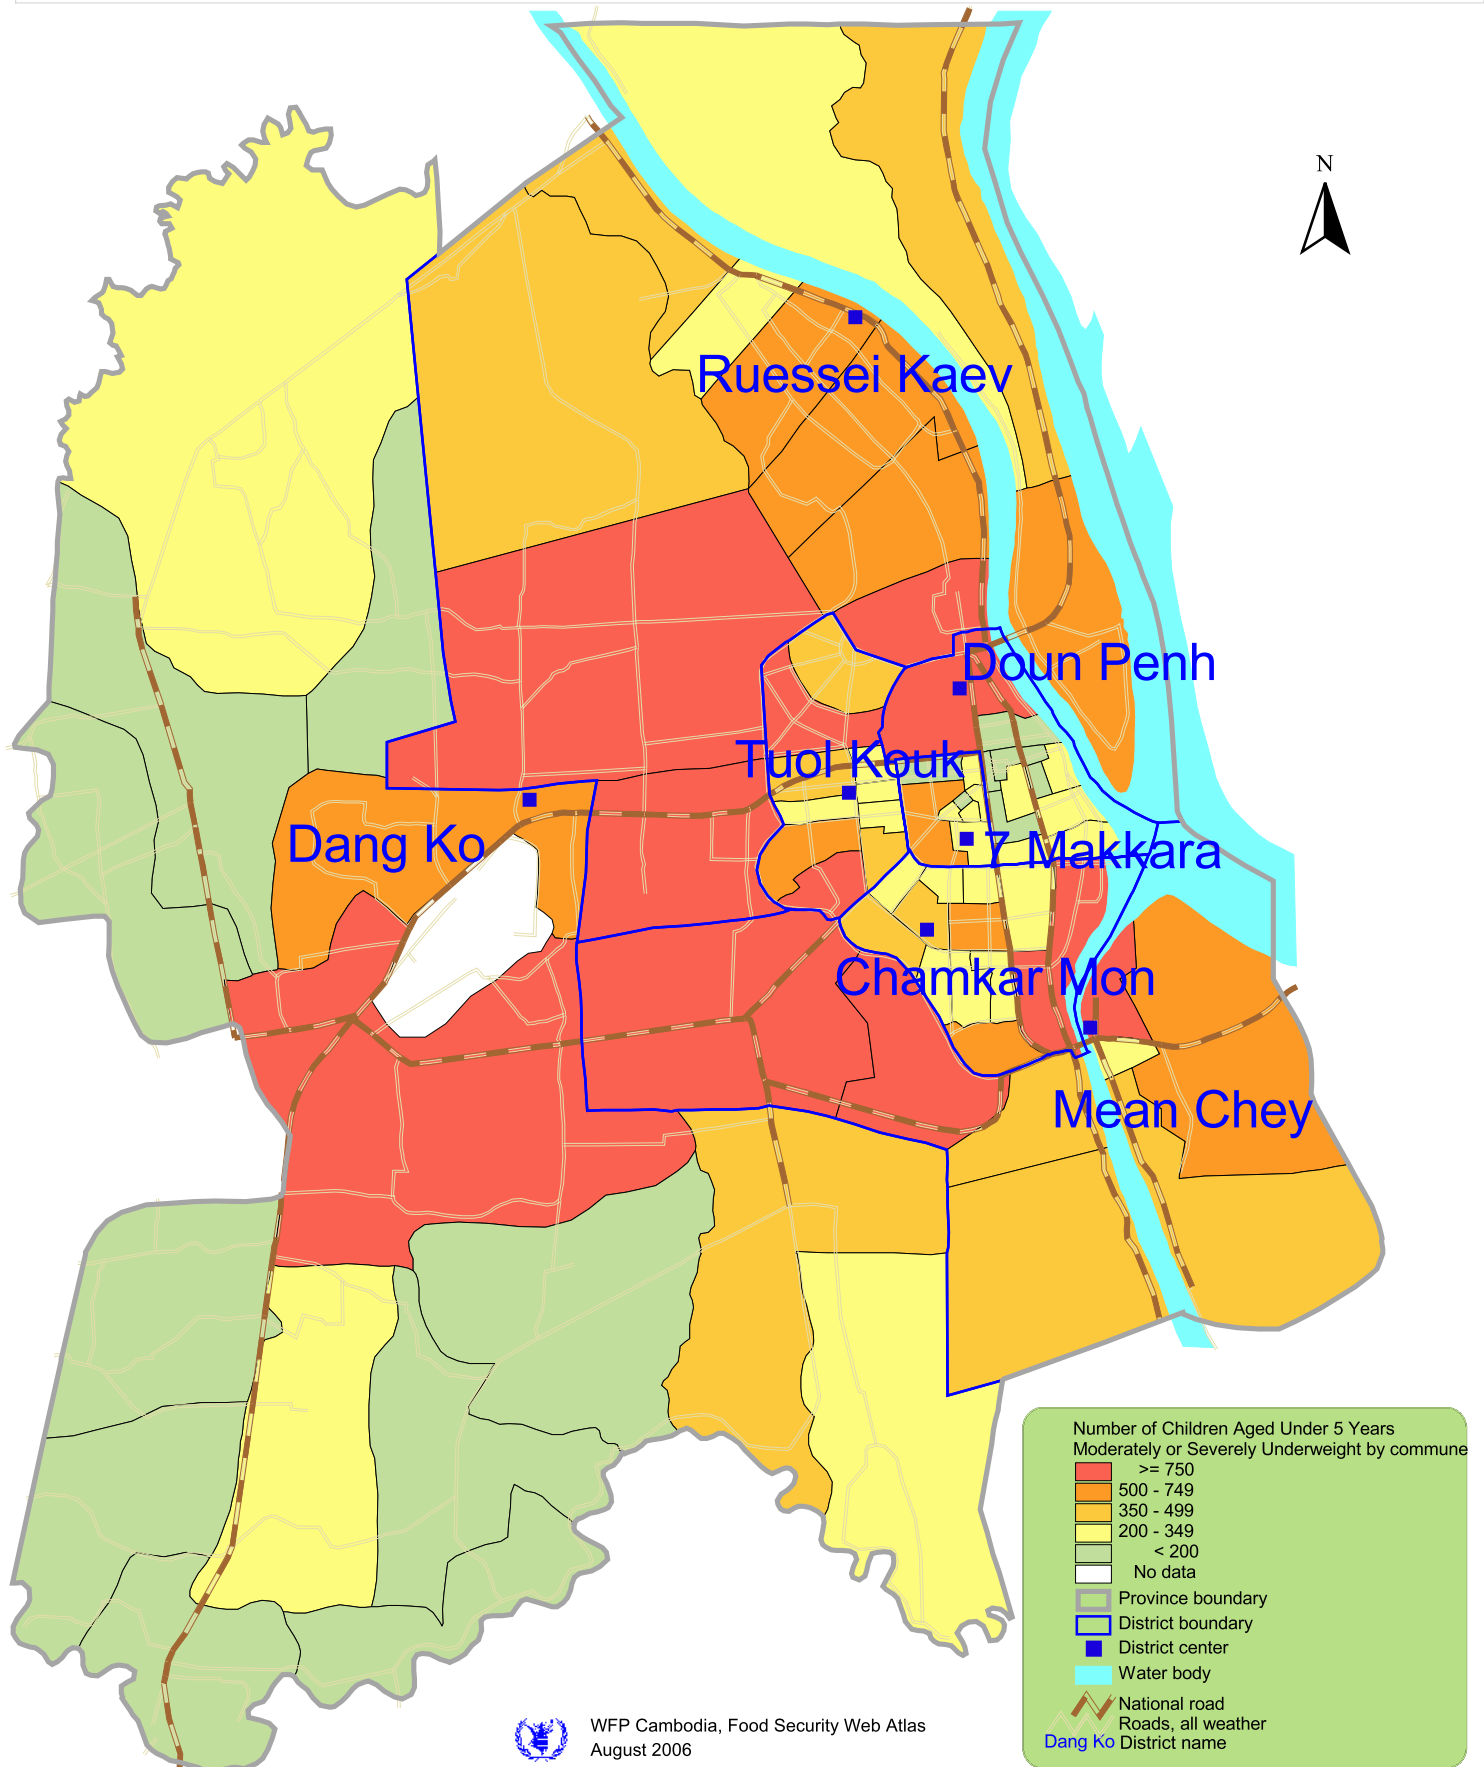

Children aged <5 years Underweight:
 Number of Children by Commune in Phnom Penh City year 2000. (Map PNP 08.00)

WFP Cambodia, Food Security Web Atlas
 August 2006

Note: Provincial District and commune Boundaries depicted are those used in year 2000

Data source: CDHS 2000 and Estimation of Poverty Rates at Commune level in Cambodia. WFP 2000.

Map legend categories are based on the international standard categories of the WFP Food and Nutrition Handbook.

The maps used do not imply the expression of any opinion on the part of the WFP concerning the legal status of a territory or of its authorities.

2 0 2 Kilometers