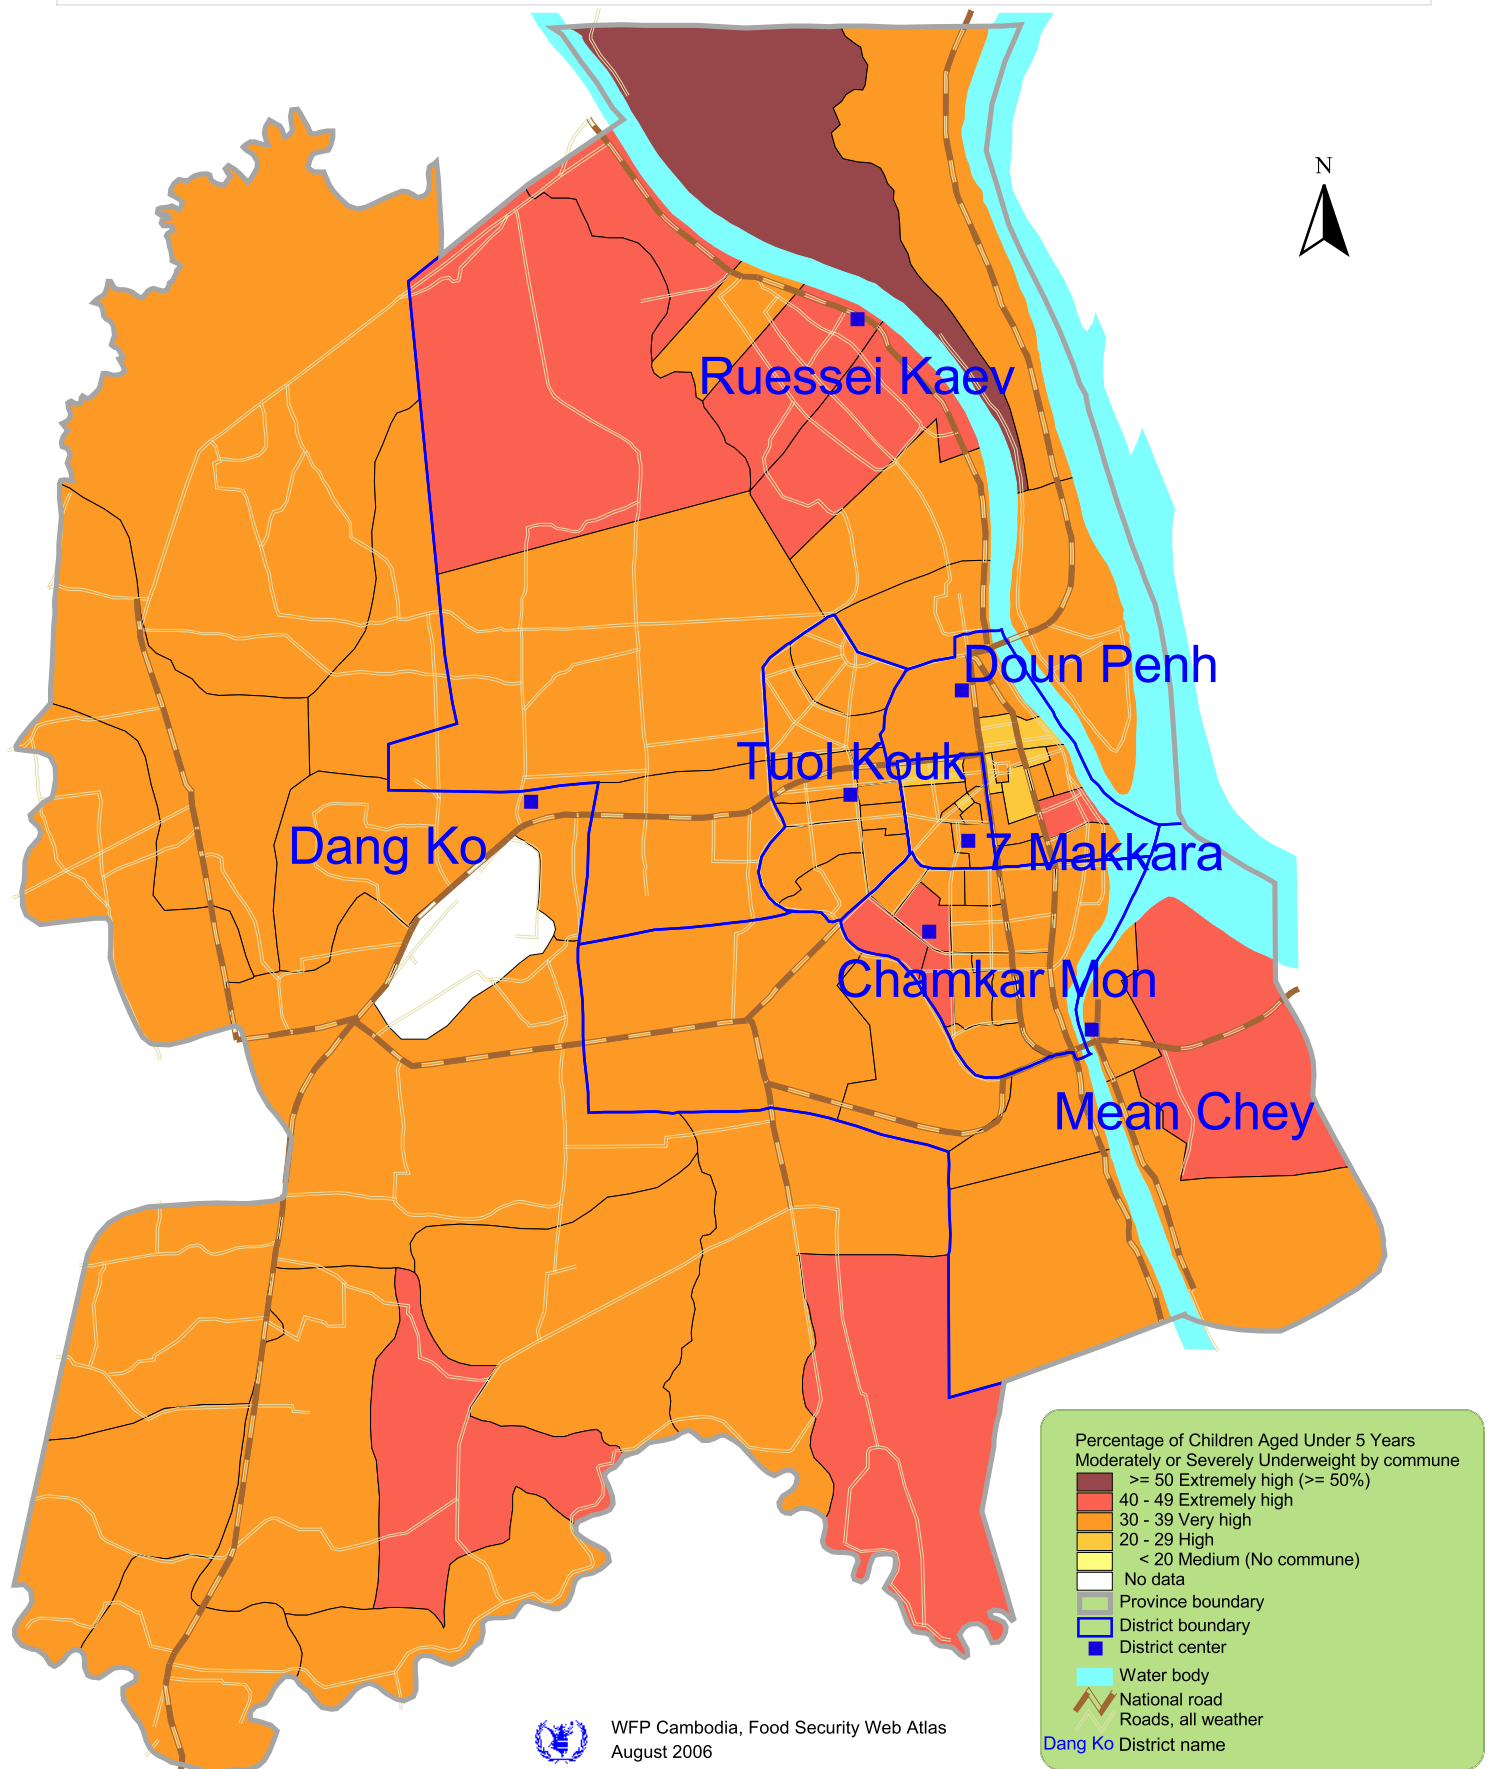

Children aged <5 years Underweight:
Percent by Commune in Phnom Penh City year 2000. (Map PNP 07.00)

WFP Cambodia, Food Security Web Atlas
August 2006

Note: Provincial District and commune Boundaries depicted are those used in year 2000
Data source: CDHS 2000 and Estimation of Poverty Rates at Commune level in Cambodia. WFP 2000.
Map legend categories are based on the international standard categories of the WFP Food and Nutrition Handbook.
The maps used do not imply the expression of any opinion on the part of the WFP concerning the legal status of a territory or of its authorities.

2 0 2 Kilometers