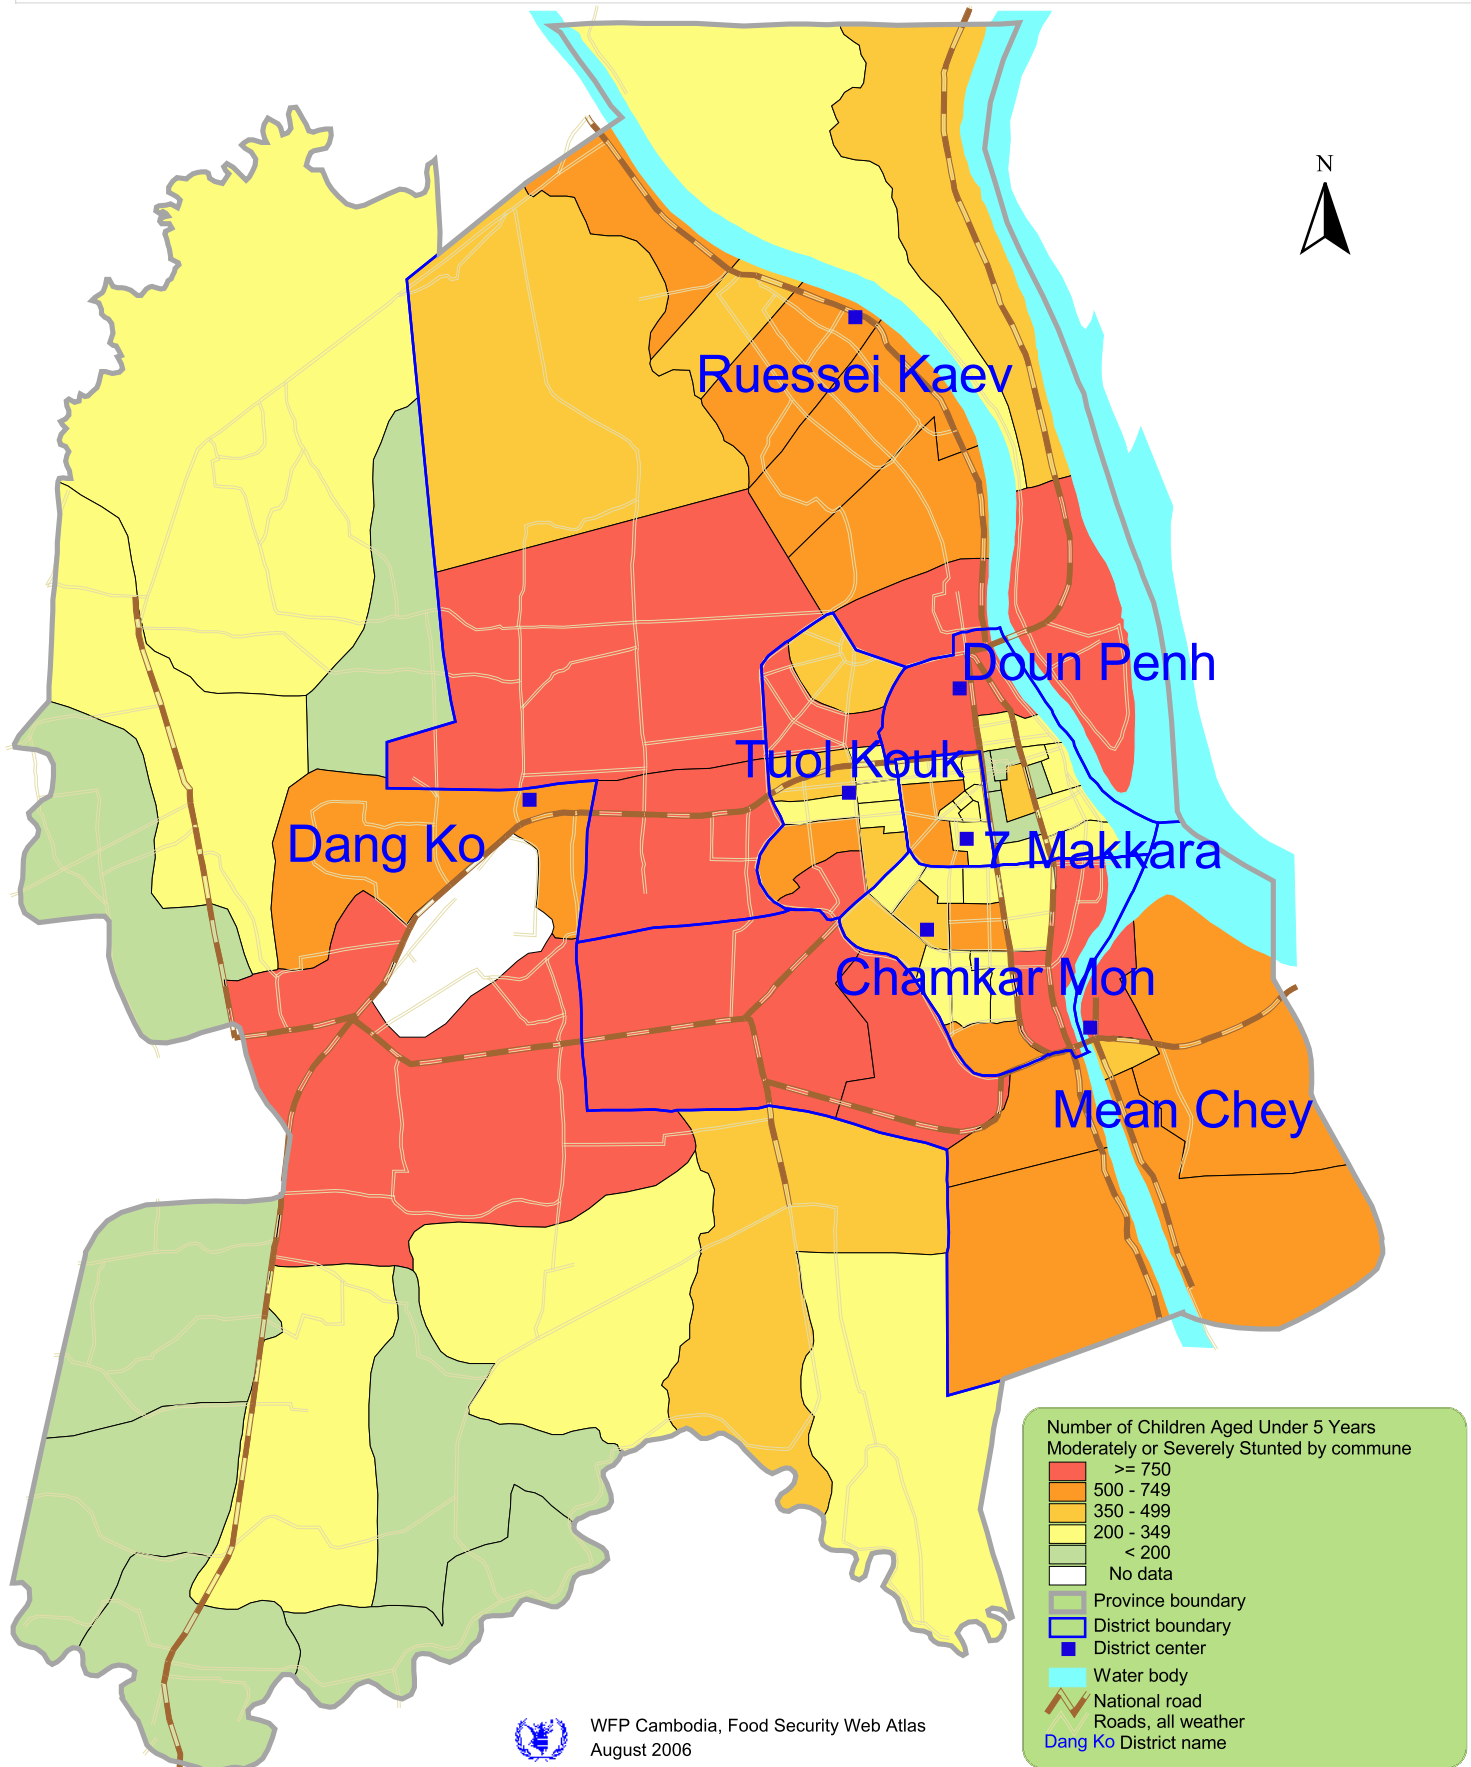

Children aged <5 years Stunted:
 Number of Children by Commune in Phnom Penh City year 2000. (Map PNP 06.00)

 WFP Cambodia, Food Security Web Atlas
 August 2006

Note: Provincial District and commune Boundaries depicted are those used in year 2000
 Data source: CDHS 2000 and Estimation of Poverty Rates at Commune level in Cambodia. WFP 2000.
 Map legend categories are based on the international standard categories of the WFP Food and Nutrition Handbook.
 The maps used do not imply the expression of any opinion on the part of the WFP concerning the legal status of a territory or of its authorities.

2 0 2 Kilometers