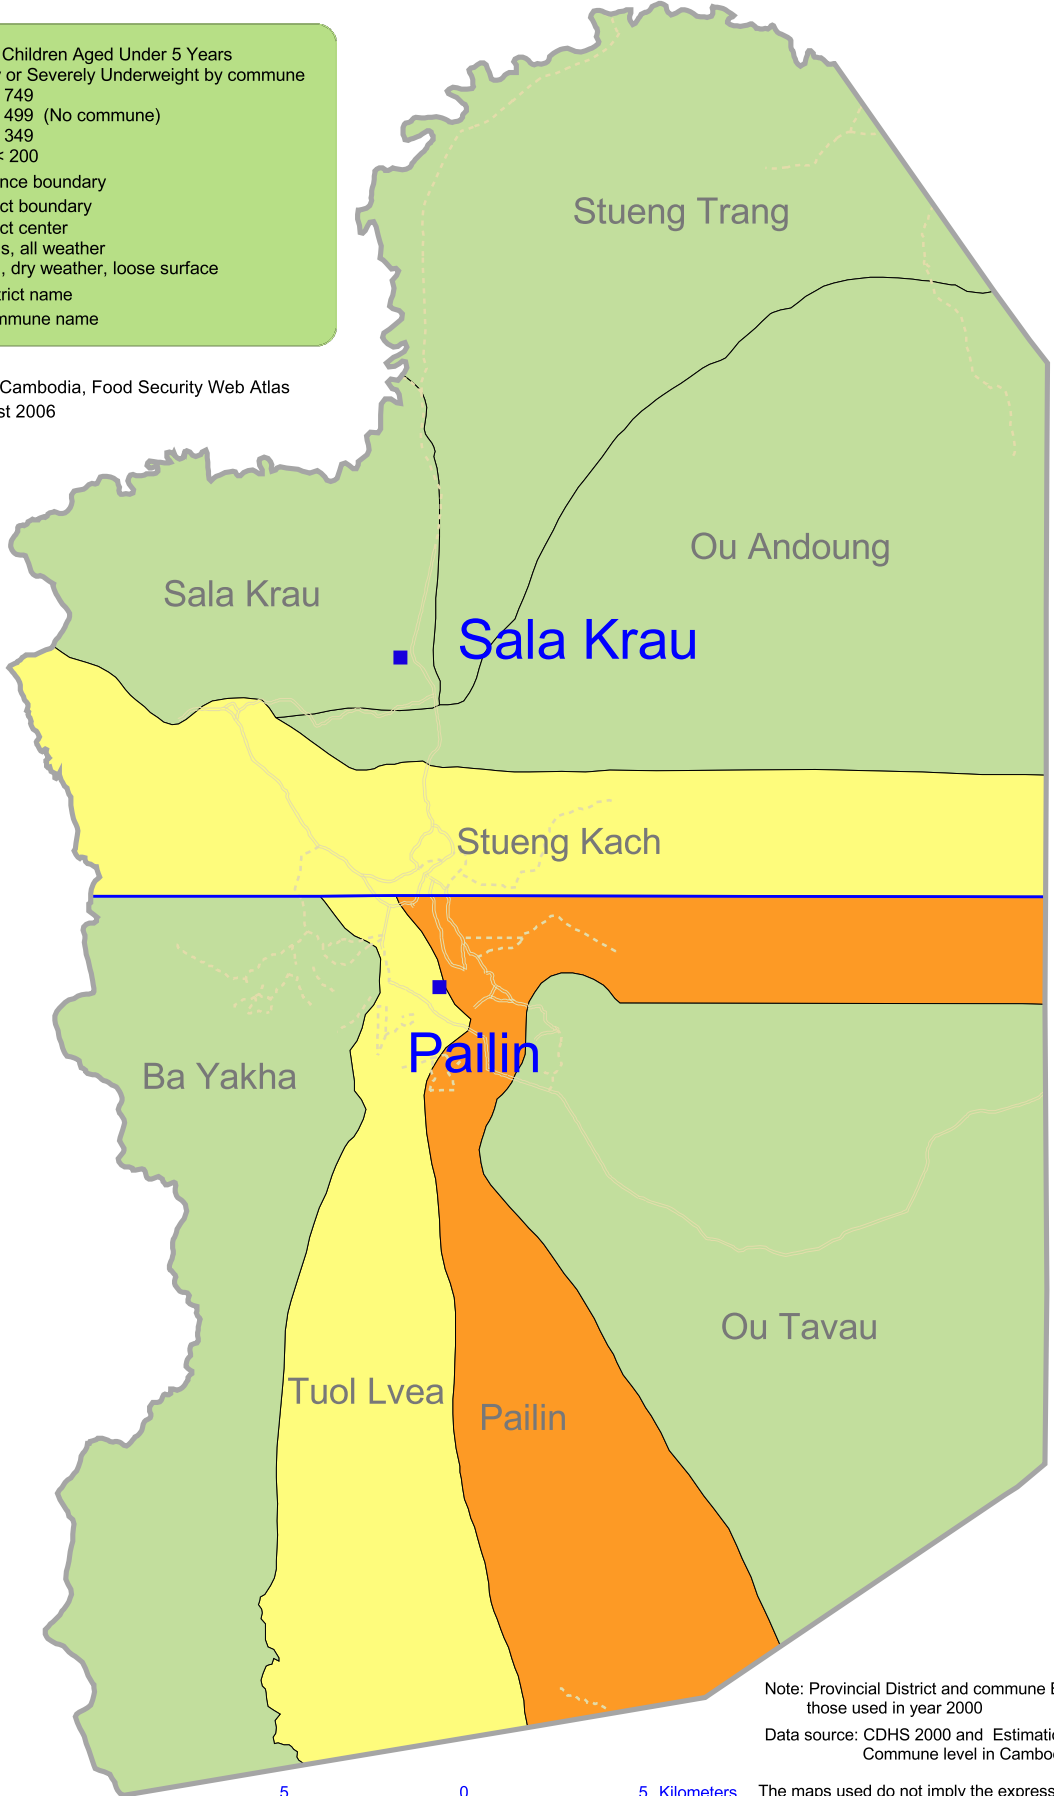

# Children aged <5 years Underweight: Number of Children by Commune in Krong Pailin year 2000. (Map PLN 08.00)

WFP Cambodia, Food Security Web Atlas  
August 2006

Note: Provincial District and commune Boundaries depicted are those used in year 2000  
 Data source: CDHS 2000 and Estimation of Poverty Rates at Commune level in Cambodia. WFP 2000.

The maps used do not imply the expression of any opinion on the part of the WFP concerning the legal status of a territory or of its authorities.

Map legend categories are based on the International standard categories of the WFP Food and Nutrition Handbook.