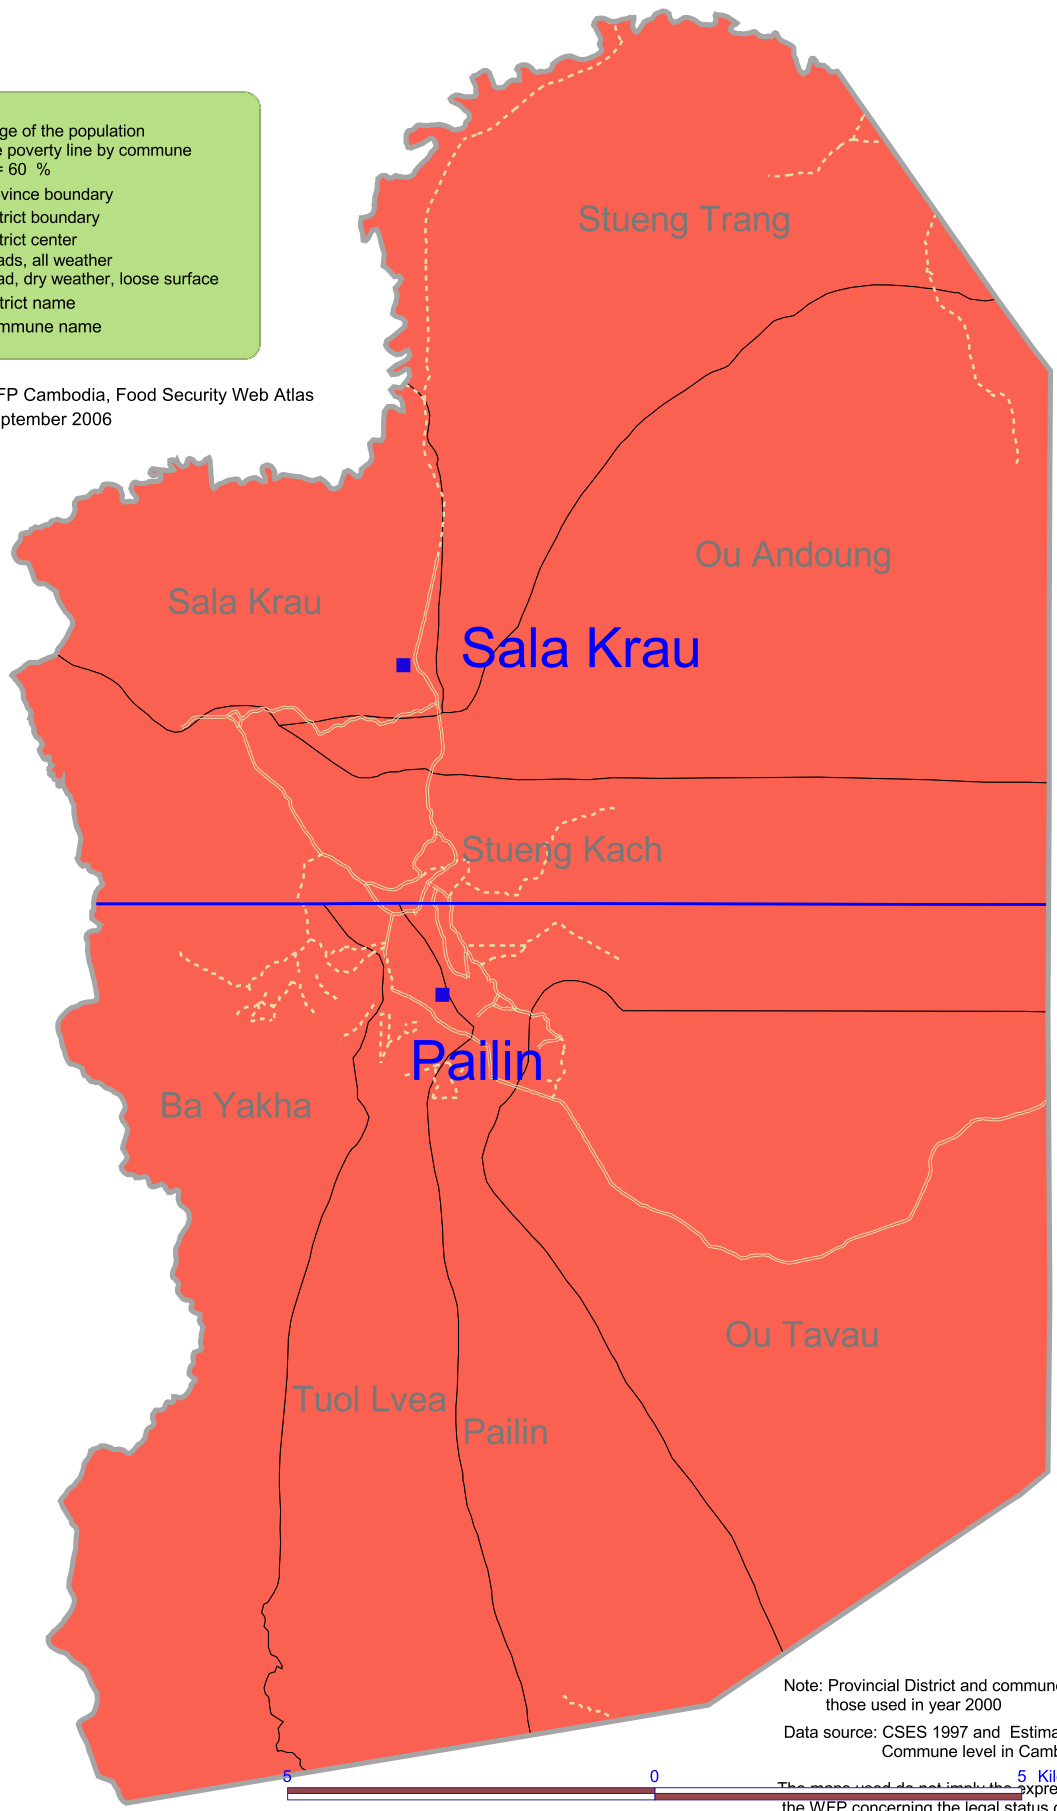

Consumption Poverty: Percentage of the population under the Poverty Line by commune in Pailin province year 1997. (Map PLN 03.01.00).

Percentage of the population under the poverty line by commune

- $\geq 60\%$
- Province boundary
- District boundary
- District center
- Roads, all weather
- Road, dry weather, loose surface
- Pailin District name
- Pailin Commune name

WFP Cambodia, Food Security Web Atlas  
September 2006

Note: Provincial District and commune Boundaries depicted are those used in year 2000

Data source: CSES 1997 and Estimation of Poverty Rates at Commune level in Cambodia. WFP 2003.

The map used does not imply the expression of any opinion on the part of the WFP concerning the legal status of a territory or of its authorities.