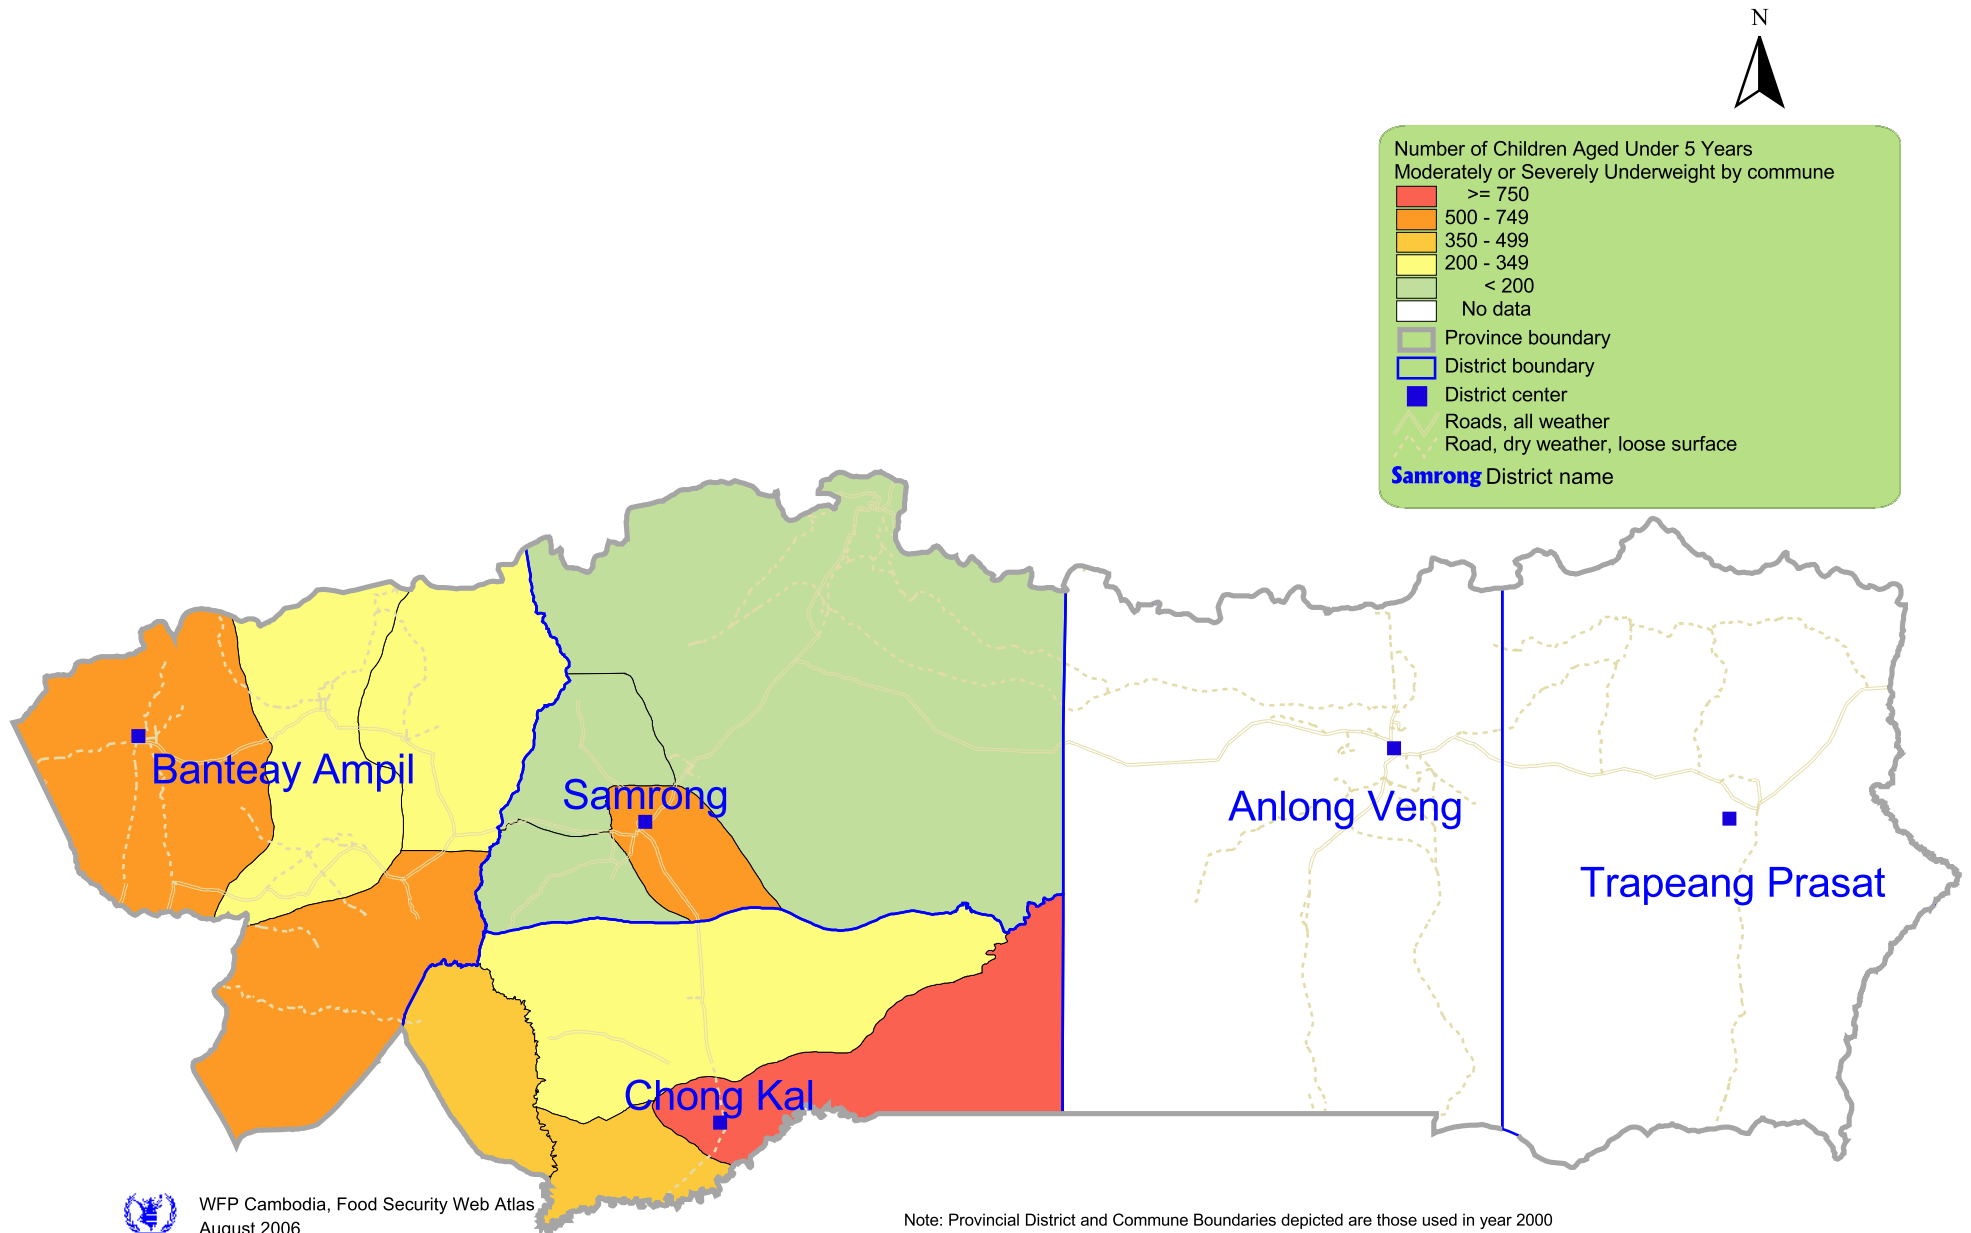

Children aged <5 years Underweight: Number of Children by Commune in Odar Meanchey province year 2000.  
(Map ODM 08.00)

WFP Cambodia, Food Security Web Atlas  
August 2006

10 0 10 Kilometers

Note: Provincial District and Commune Boundaries depicted are those used in year 2000

Data source: CDHS 2000 and Estimation of overty Rates at Commune level in Cambodia. WFP 2000.  
Map legend categories are based on the International standard categories of the WFP Food and Nutrition Handbook.

The maps used do not imply the expression of any opinion on the part of the WFP concerning the legal status of a territory or of its authorities.