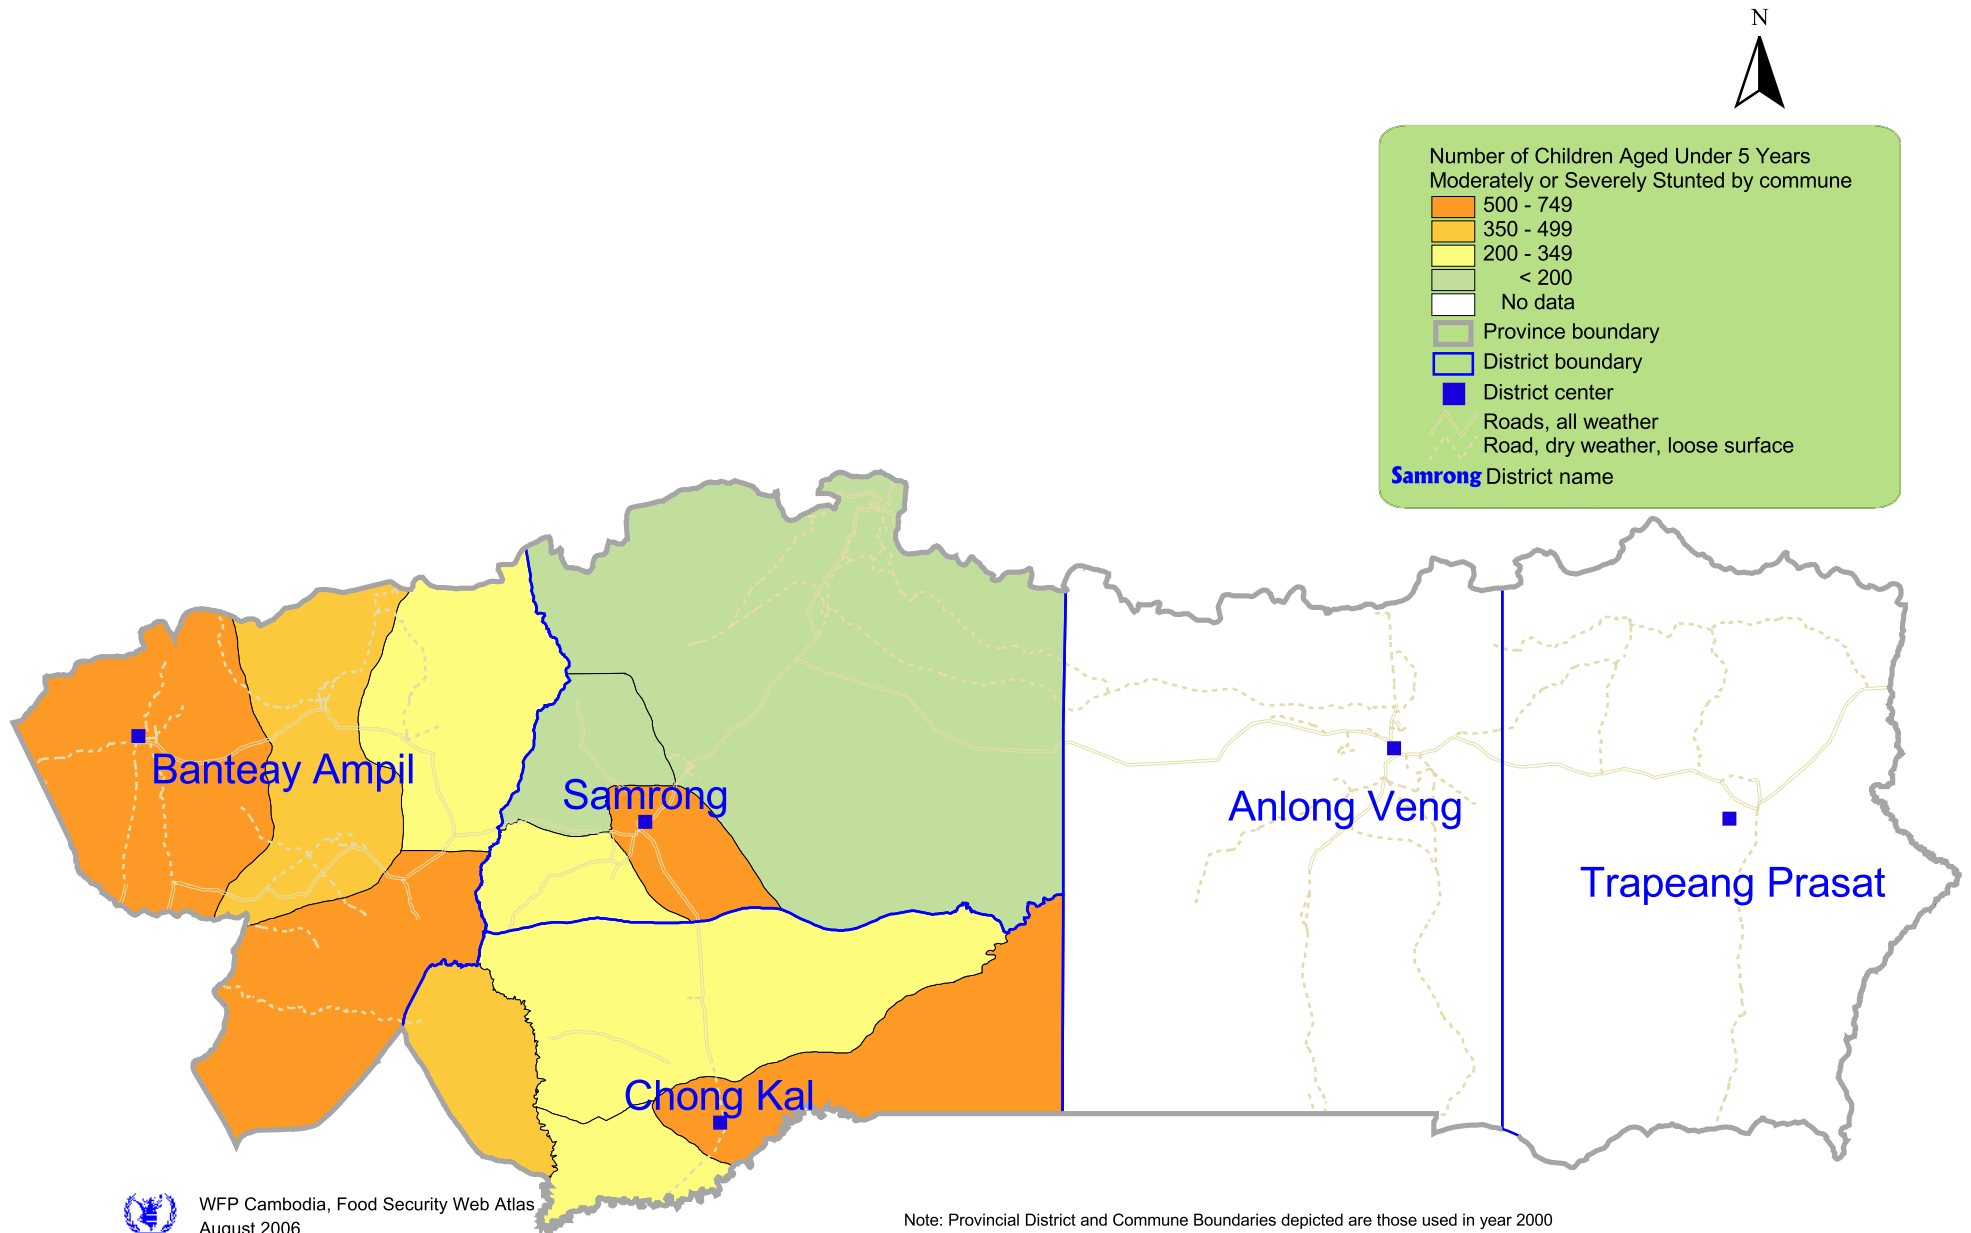

Children aged <5 years Stunted: Number of Children by Commune in Odar Meanchey Province year 2000.
(Map ODM 06.00)

WFP Cambodia, Food Security Web Atlas
August 2006

10 0 10 Kilometers

Note: Provincial District and Commune Boundaries depicted are those used in year 2000

Data source: CDHS 2000 and Estimation of overty Rates at Commune level in Cambodia. WFP 2000.
Map legend categories are based on the International standard categories of the WFP Food and Nutrition Handbook.

The maps used do not imply the expression of any opinion on the part of the WFP concerning the legal status of a territory or of its authorities.