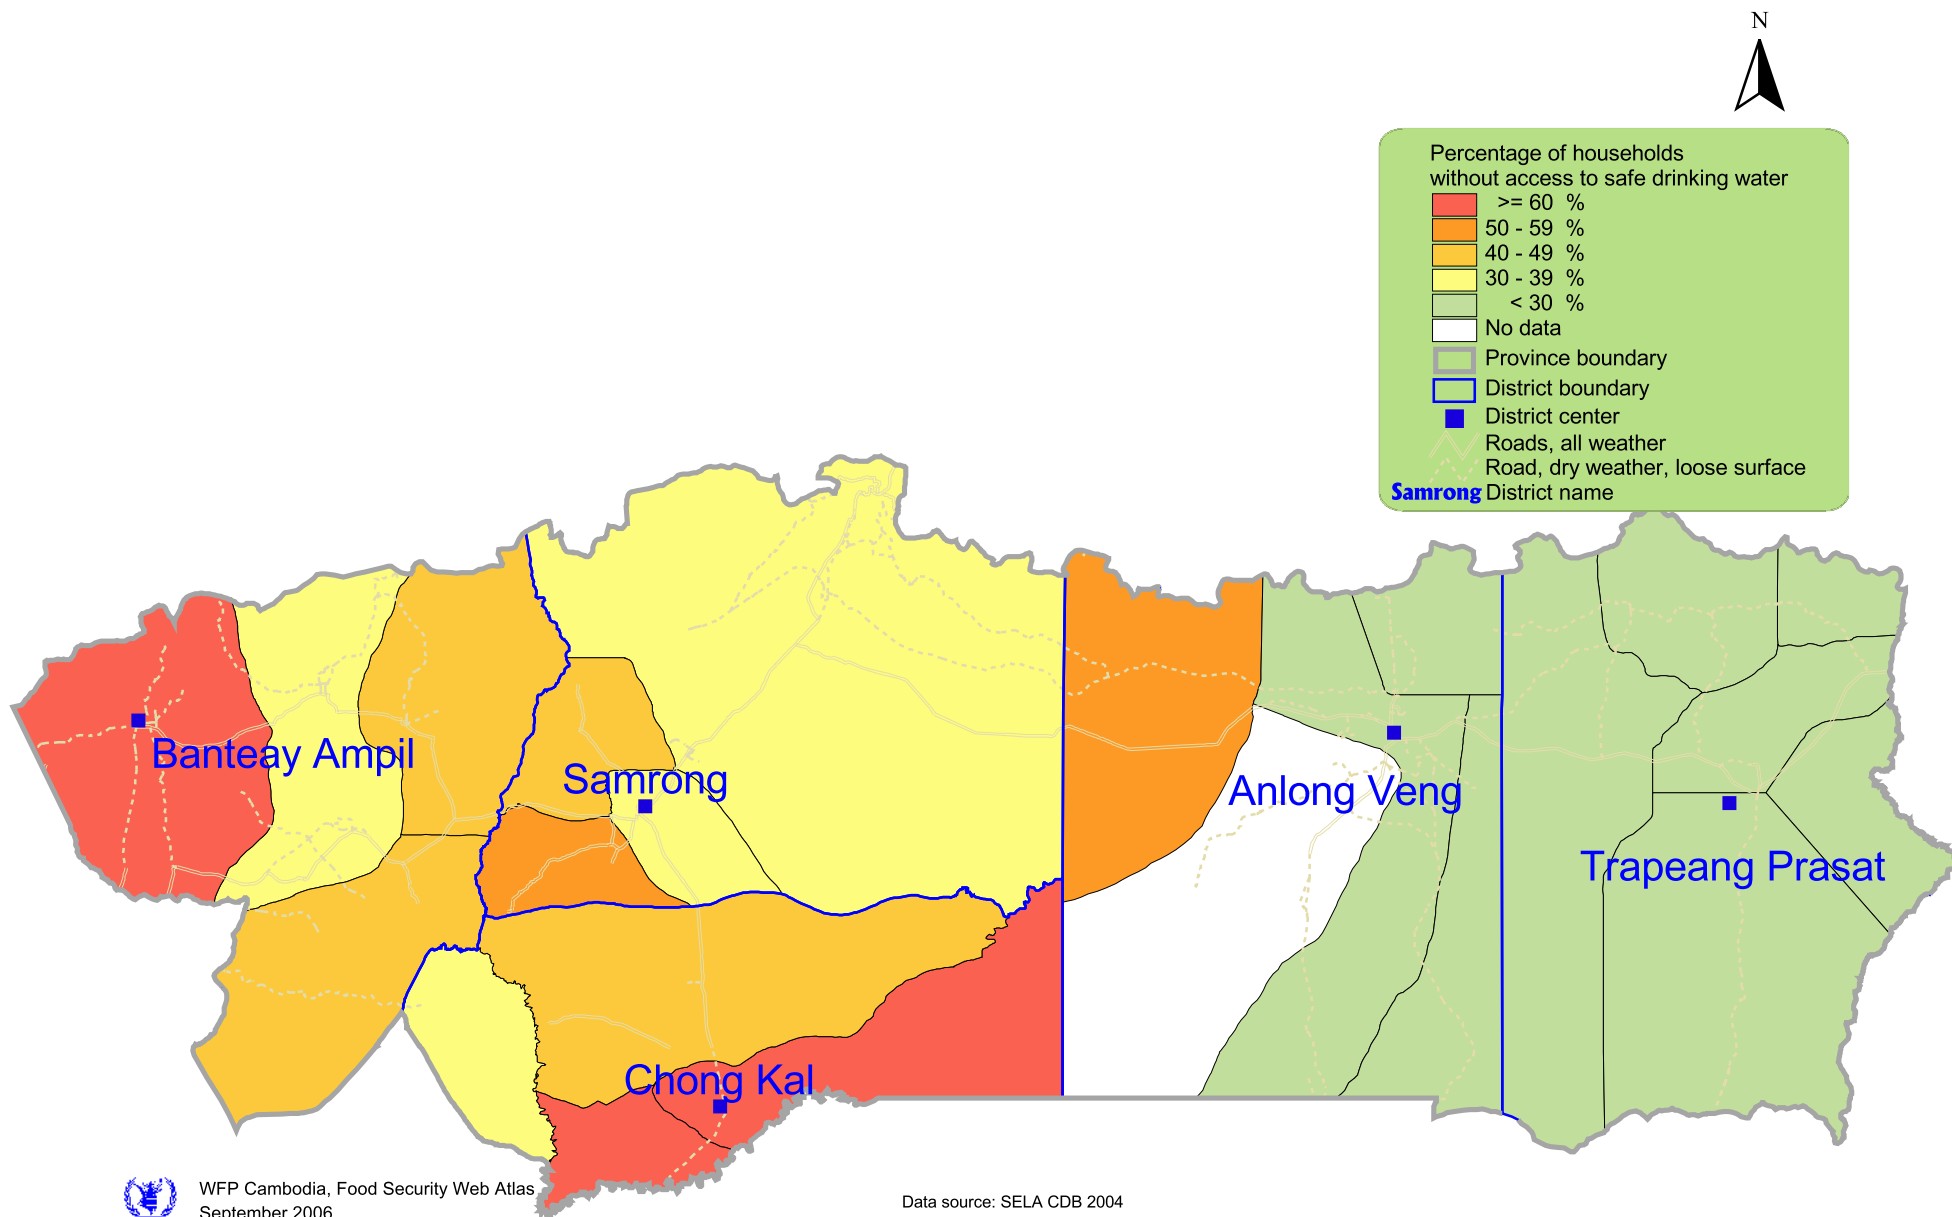

Percentage of household without access to safe drinking water by commune
in Oddar Meanchey province year 2004. (Map ODM 04.01.04).

WFP Cambodia, Food Security Web Atlas
September 2006

Data source: SELA CDB 2004

Note: Provincial District and Commune Boundaries depicted are those used in year 2000

The maps used do not imply the expression of any opinion on the part of the WFP concerning the legal status of a territory or of its authorities.