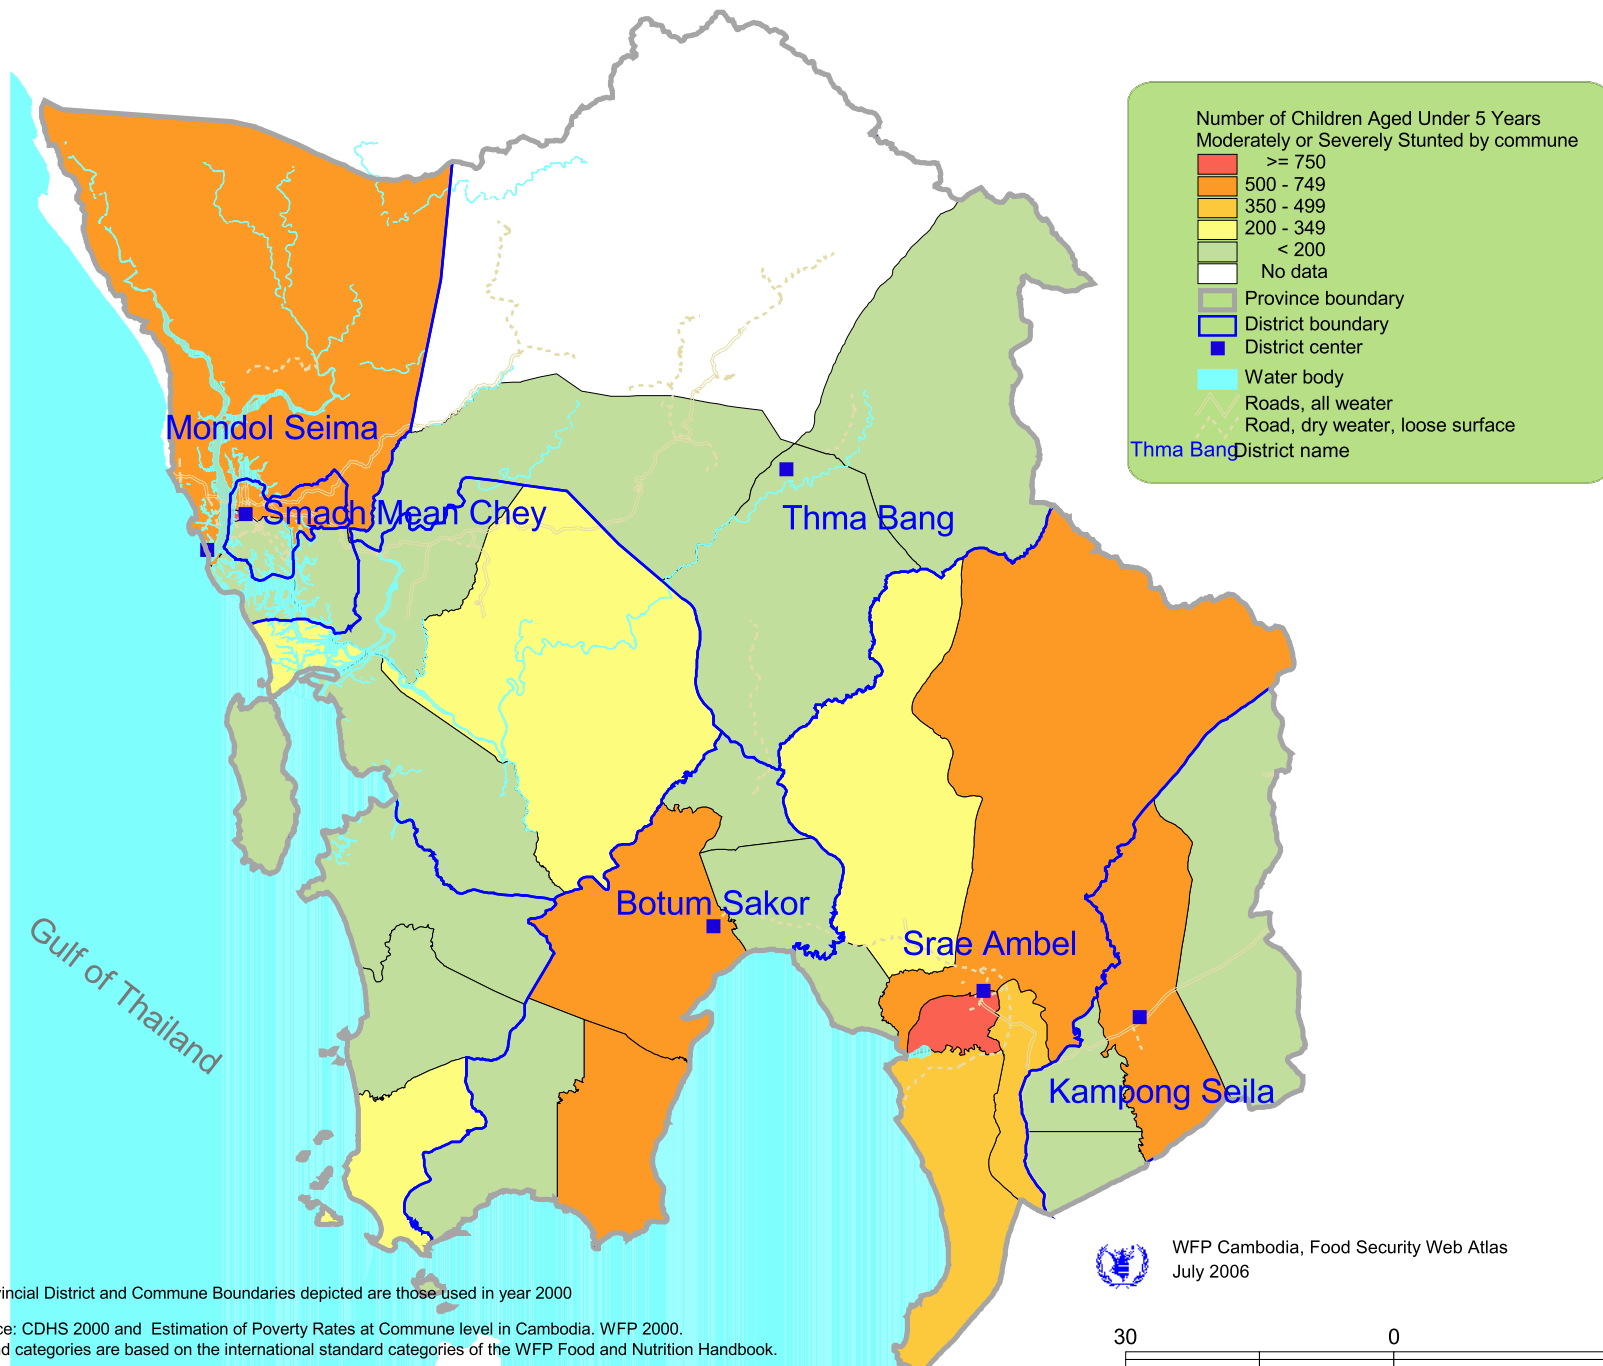

Children aged <5 years Stunted: Number of Children by Commune in Koh Kong Province year 2000.  
(Map KKG 06.00)

WFP Cambodia, Food Security Web Atlas  
July 2006

Note: Provincial District and Commune Boundaries depicted are those used in year 2000

Data source: CDHS 2000 and Estimation of Poverty Rates at Commune level in Cambodia. WFP 2000.  
Map legend categories are based on the international standard categories of the WFP Food and Nutrition Handbook.

The maps used do not imply the expression of any opinion on the part of the WFP concerning the legal status of a territory or of its authorities.