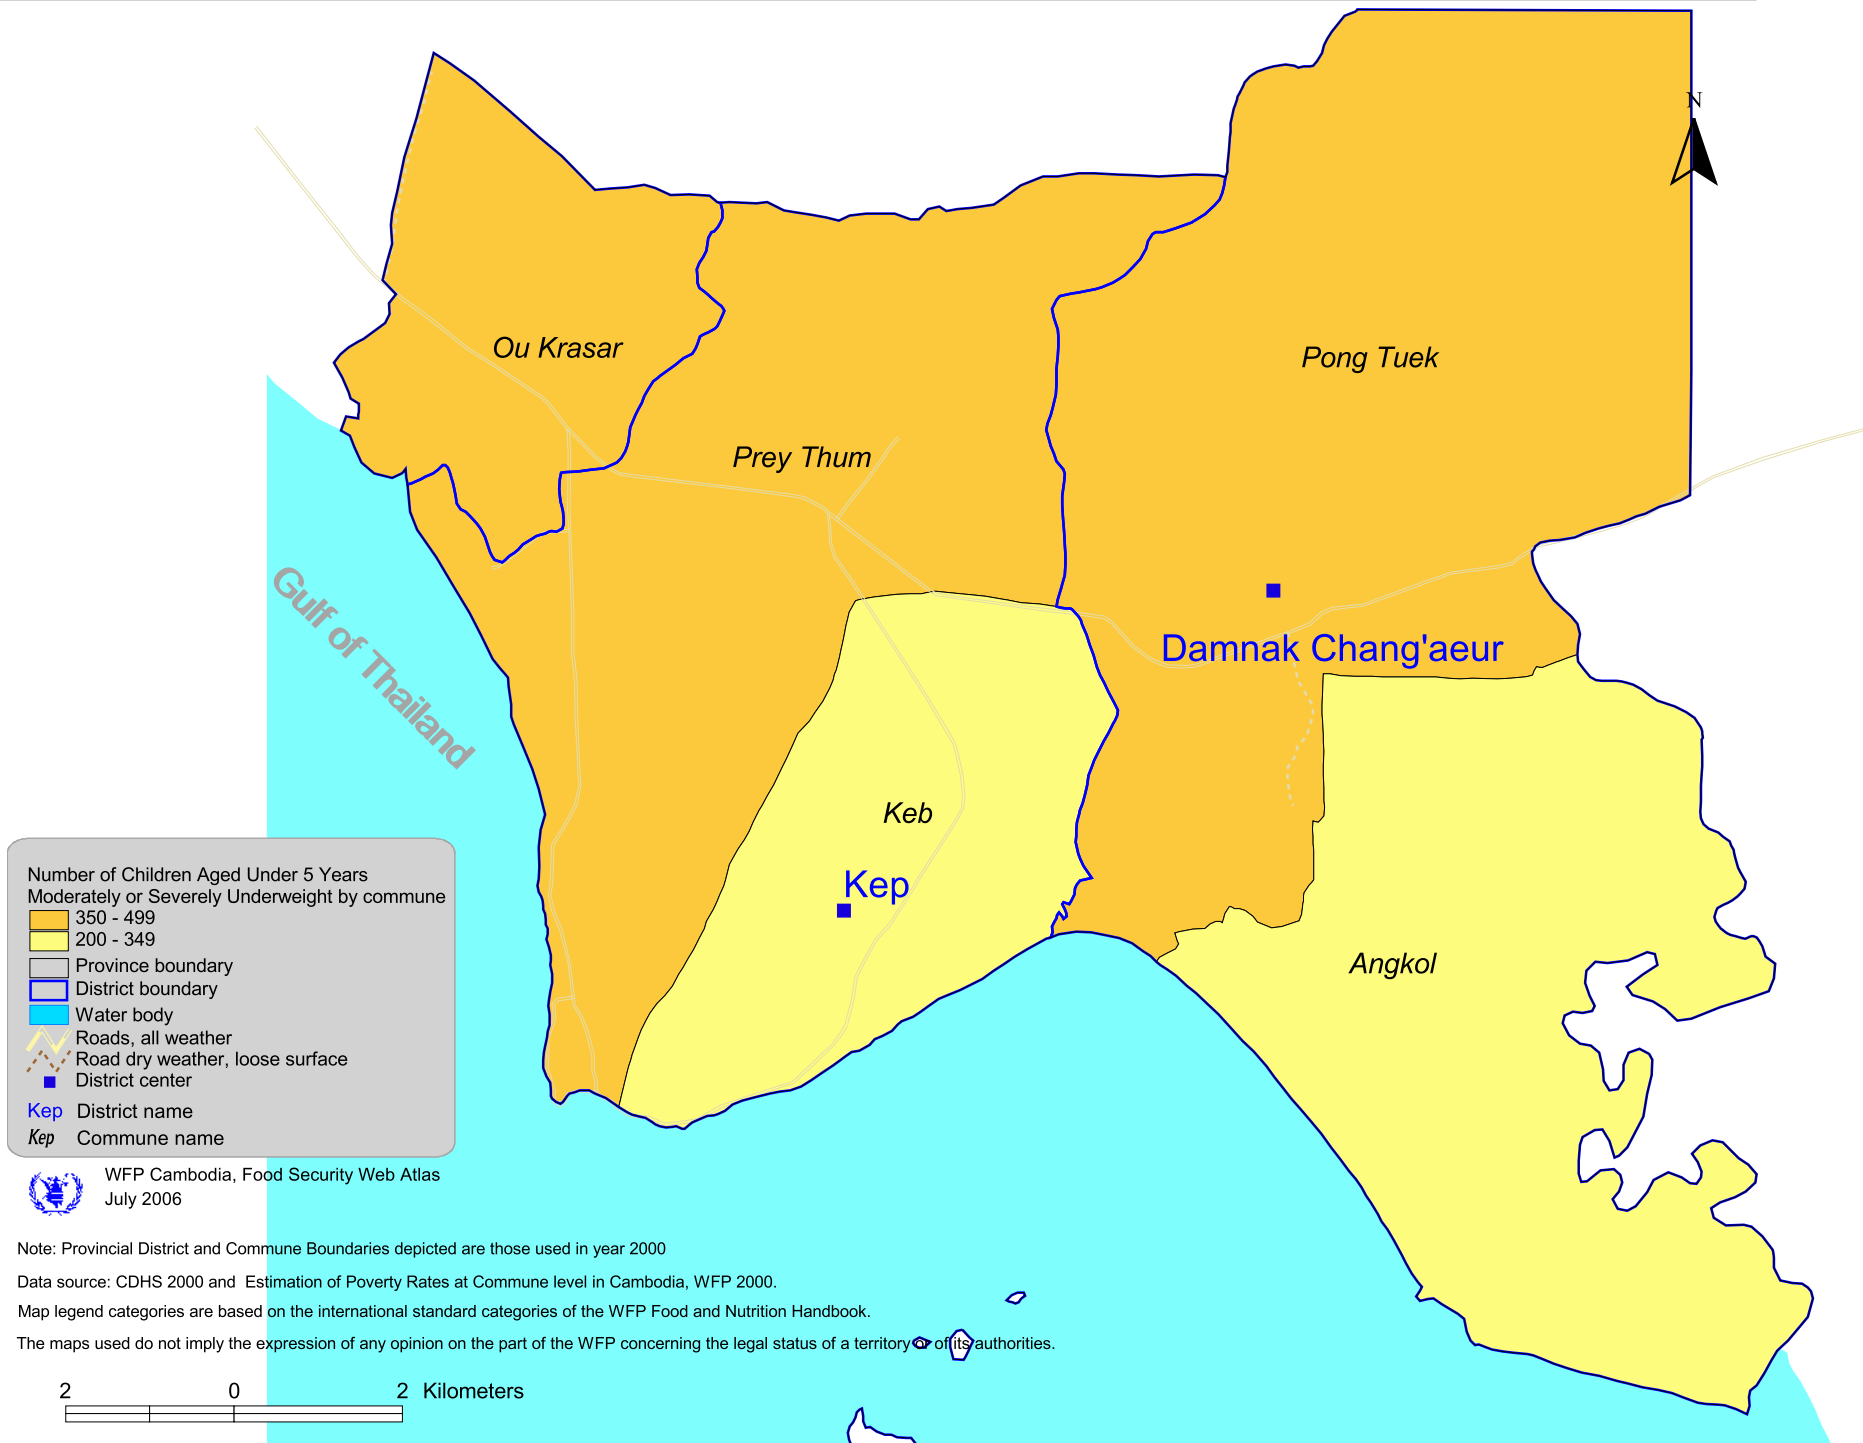

Children aged <5 years Underweight: Number of Children by Commune in Krong Kep year 2000.
(Map KEP 08.00)

Number of Children Aged Under 5 Years Moderately or Severely Underweight by commune

- 350 - 499
- 200 - 349
- Province boundary
- District boundary
- Water body
- Roads, all weather
- Road dry weather, loose surface
- District center
- Kep District name
- Kep Commune name

WFP Cambodia, Food Security Web Atlas
July 2006

Note: Provincial District and Commune Boundaries depicted are those used in year 2000
 Data source: CDHS 2000 and Estimation of Poverty Rates at Commune level in Cambodia, WFP 2000.
 Map legend categories are based on the international standard categories of the WFP Food and Nutrition Handbook.
 The maps used do not imply the expression of any opinion on the part of the WFP concerning the legal status of a territory or of its authorities.