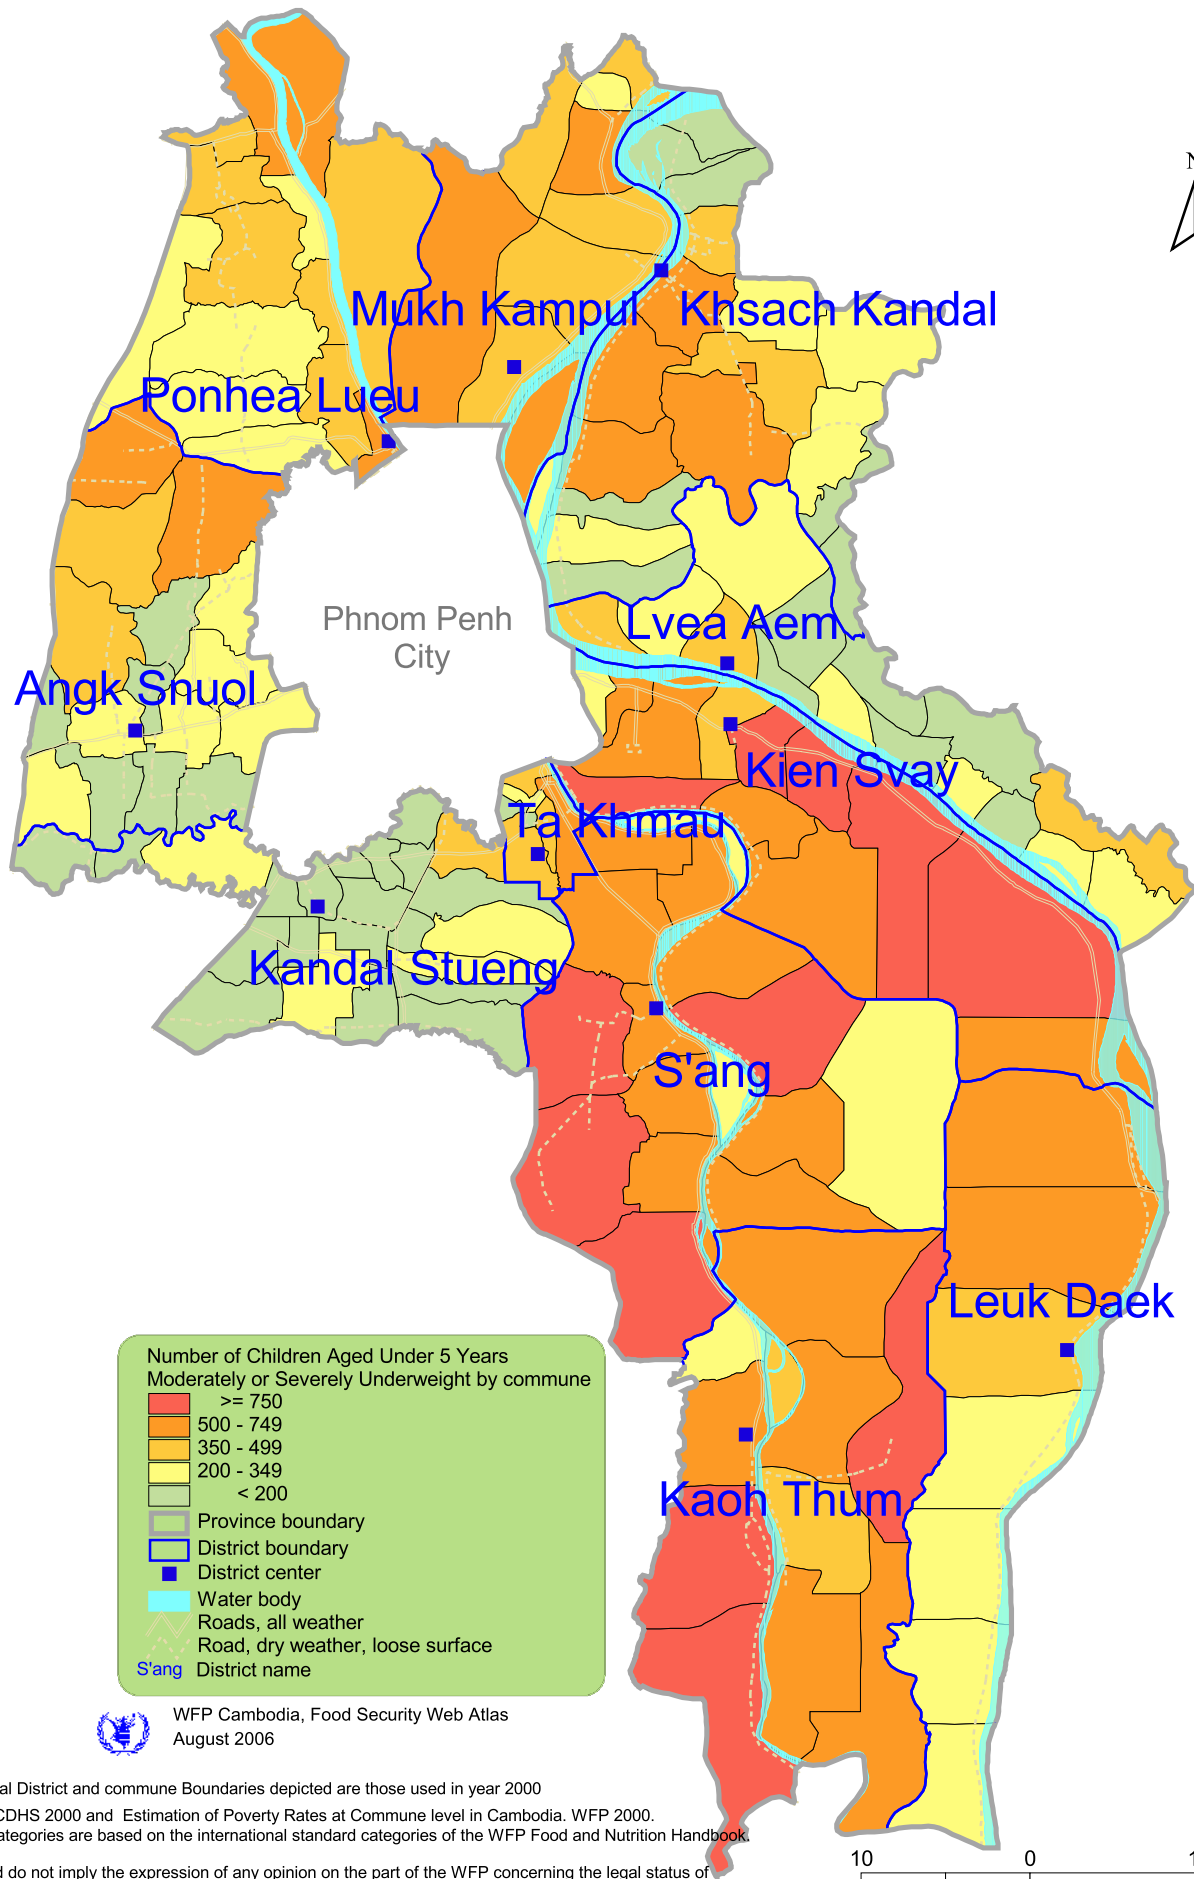

Children aged <5 years Underweight:
 Number of Children by Commune in Kandal province year 2000. (Map KDL 08.00)

WFP Cambodia, Food Security Web Atlas
 August 2006

Note: Provincial District and commune Boundaries depicted are those used in year 2000
 Data source: CDHS 2000 and Estimation of Poverty Rates at Commune level in Cambodia. WFP 2000.
 Map legend categories are based on the international standard categories of the WFP Food and Nutrition Handbook.

The maps used do not imply the expression of any opinion on the part of the WFP concerning the legal status of a territory or of its authorities.

10 0 10 Kilometers