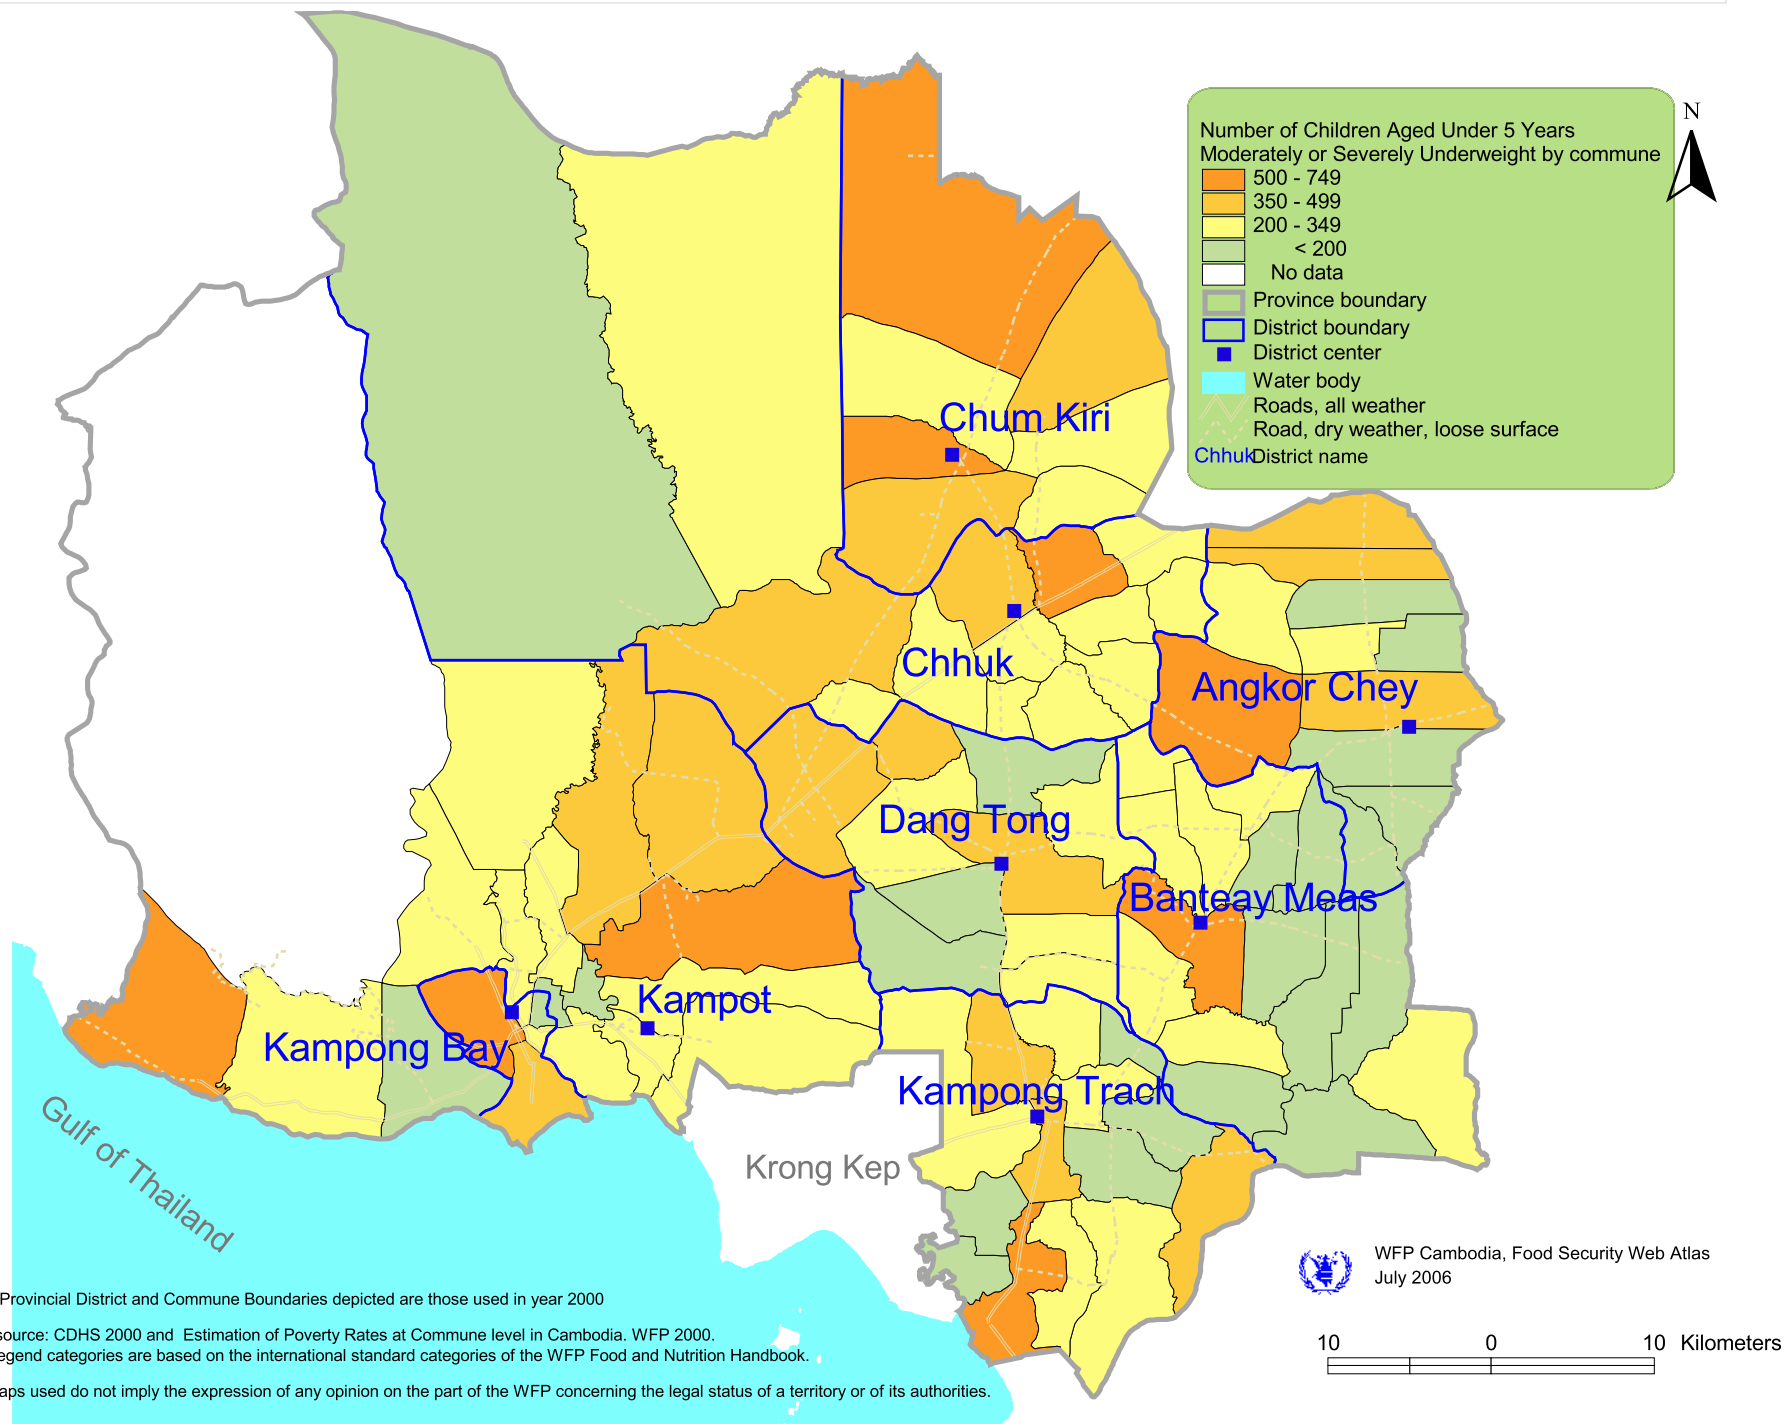

Children aged <5 years Underweight: Number of Children by Commune in Kampot province year 2000.
(Map KPT 08.00)

Note: Provincial District and Commune Boundaries depicted are those used in year 2000

Data source: CDHS 2000 and Estimation of Poverty Rates at Commune level in Cambodia. WFP 2000.
Map legend categories are based on the international standard categories of the WFP Food and Nutrition Handbook.

The maps used do not imply the expression of any opinion on the part of the WFP concerning the legal status of a territory or of its authorities.