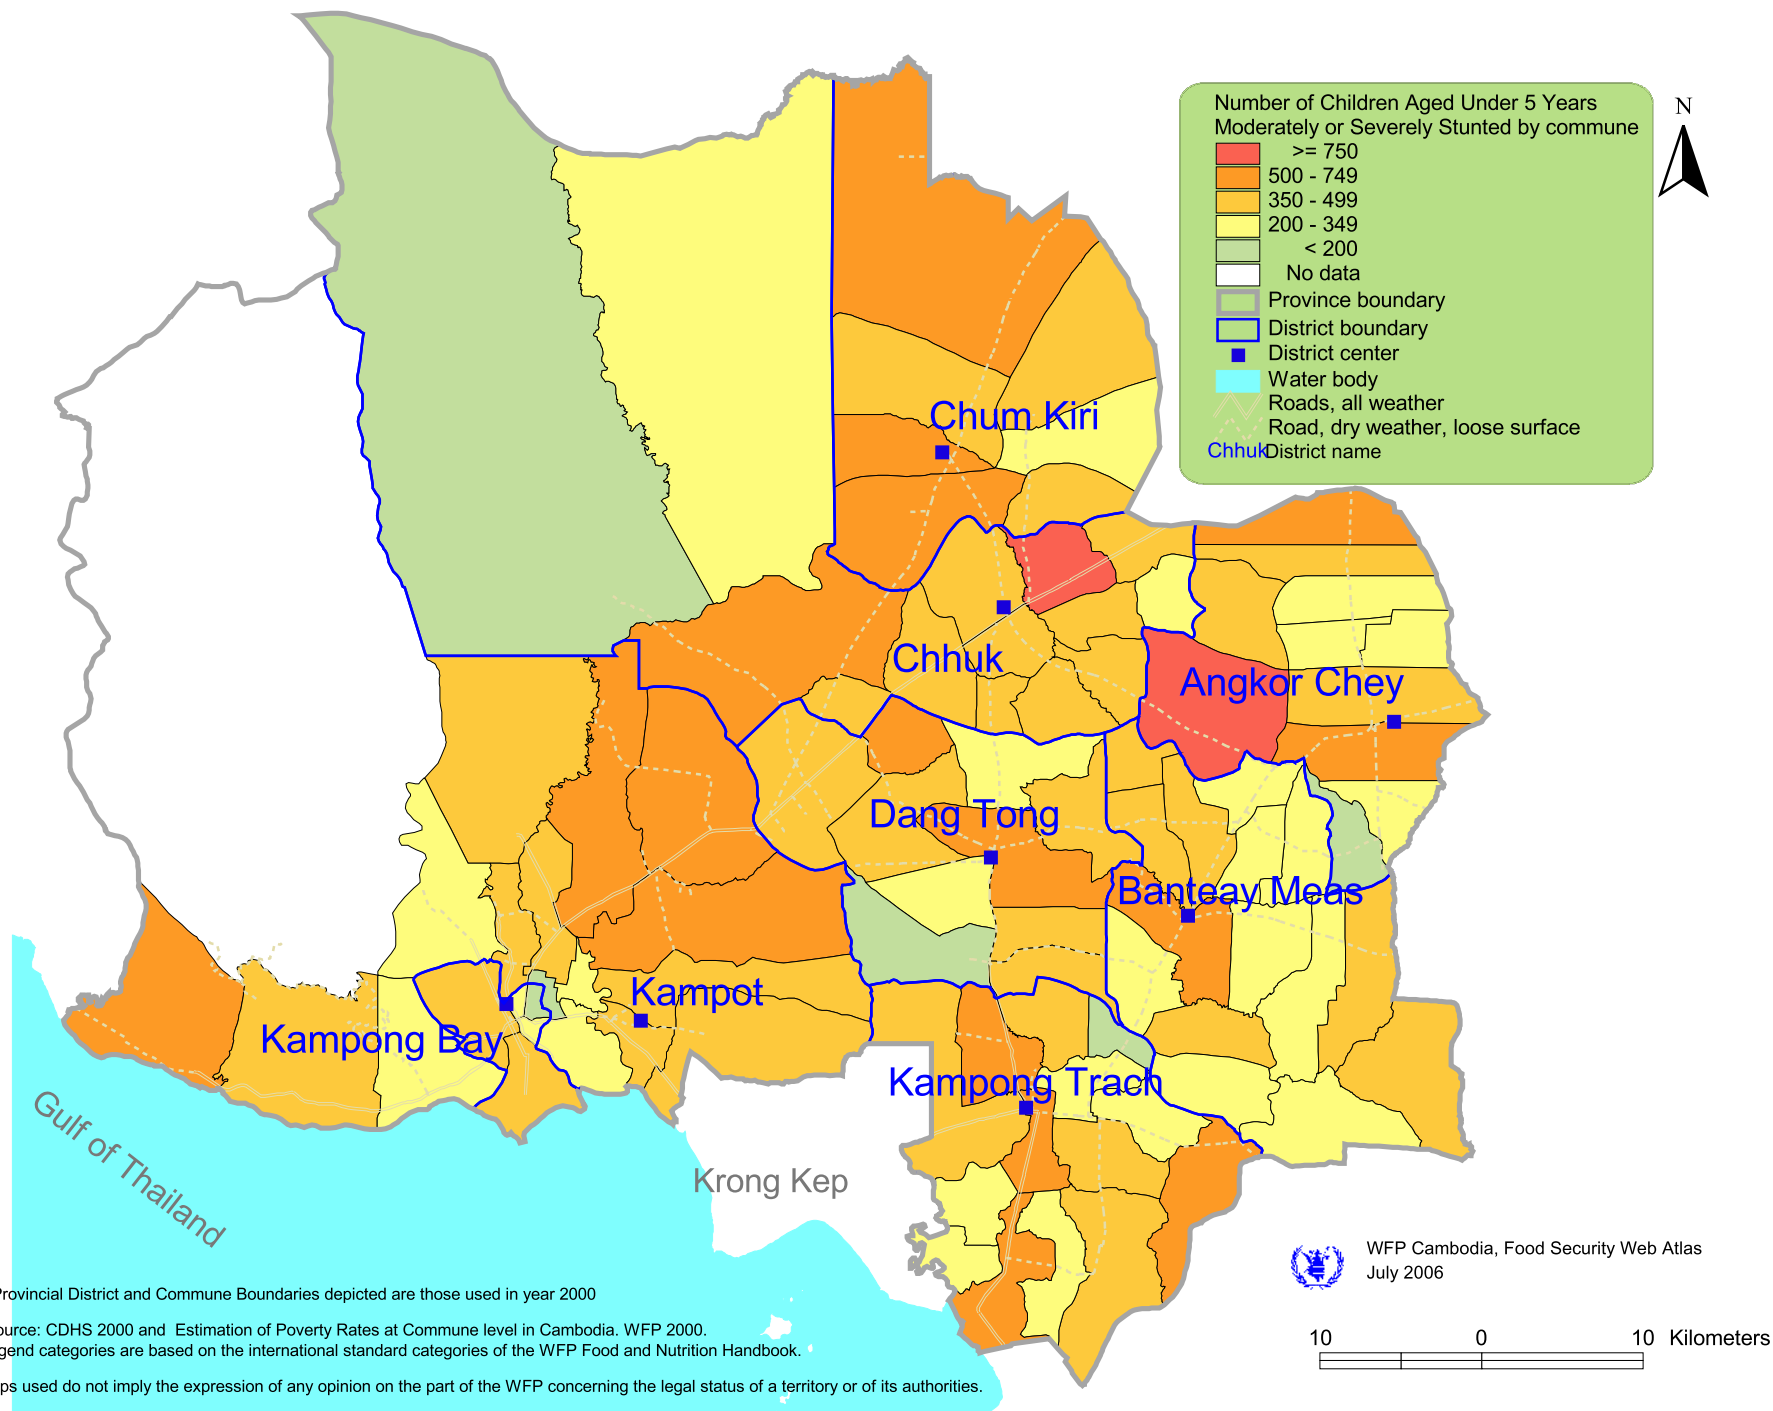

Children aged <5 years Stunted: Number of Children by Commune in Kampot Province year 2000.
(Map KPT 06.00)

Note: Provincial District and Commune Boundaries depicted are those used in year 2000

Data source: CDHS 2000 and Estimation of Poverty Rates at Commune level in Cambodia. WFP 2000.
Map legend categories are based on the international standard categories of the WFP Food and Nutrition Handbook.

The maps used do not imply the expression of any opinion on the part of the WFP concerning the legal status of a territory or of its authorities.