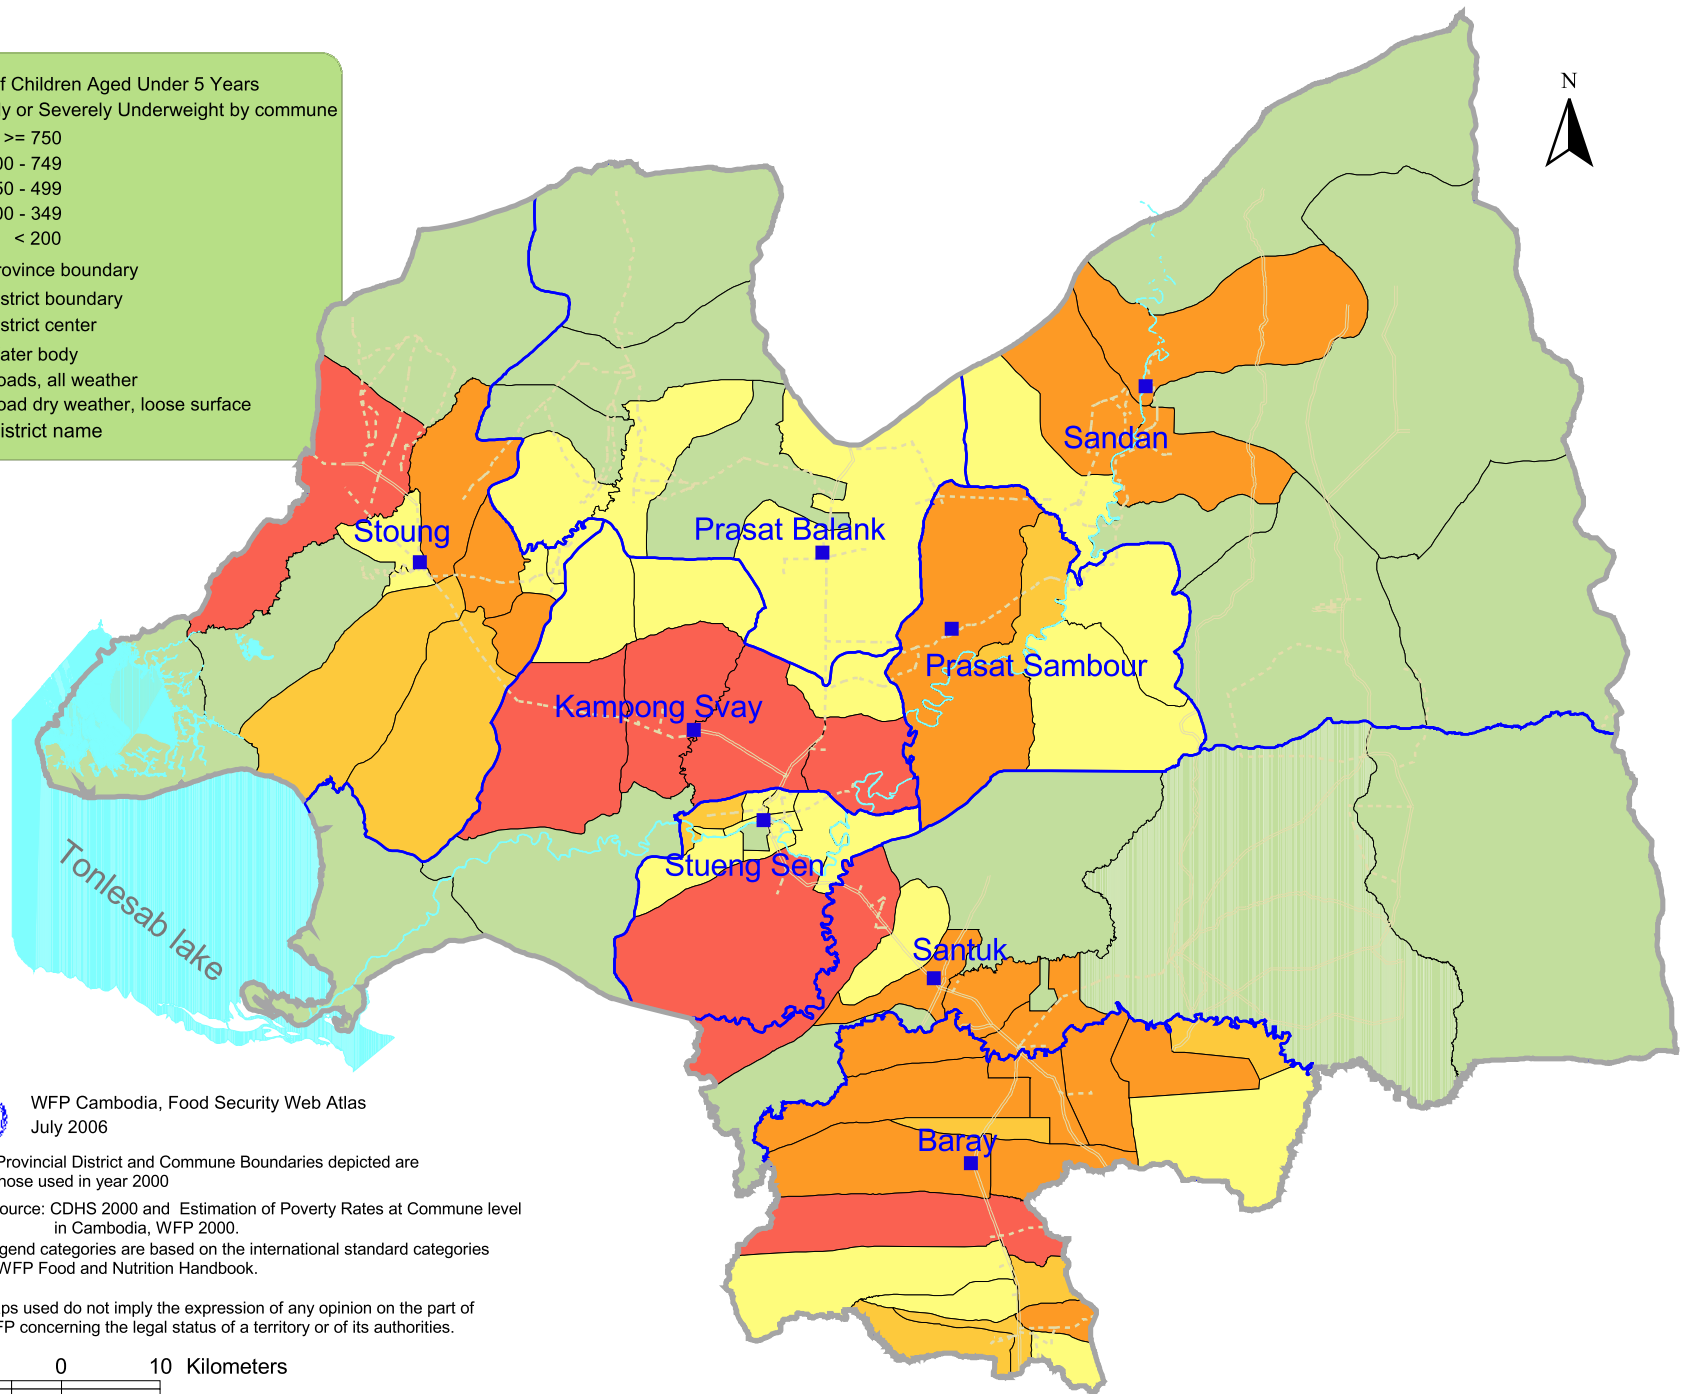

Children aged <5 years Underweight: Number of Children by Commune in Kampong Thom province year 2000.
(Map KTM 08.00)

WFP Cambodia, Food Security Web Atlas
July 2006

Note: Provincial District and Commune Boundaries depicted are those used in year 2000

Data source: CDHS 2000 and Estimation of Poverty Rates at Commune level in Cambodia, WFP 2000.

Map legend categories are based on the international standard categories of the WFP Food and Nutrition Handbook.

The maps used do not imply the expression of any opinion on the part of the WFP concerning the legal status of a territory or of its authorities.