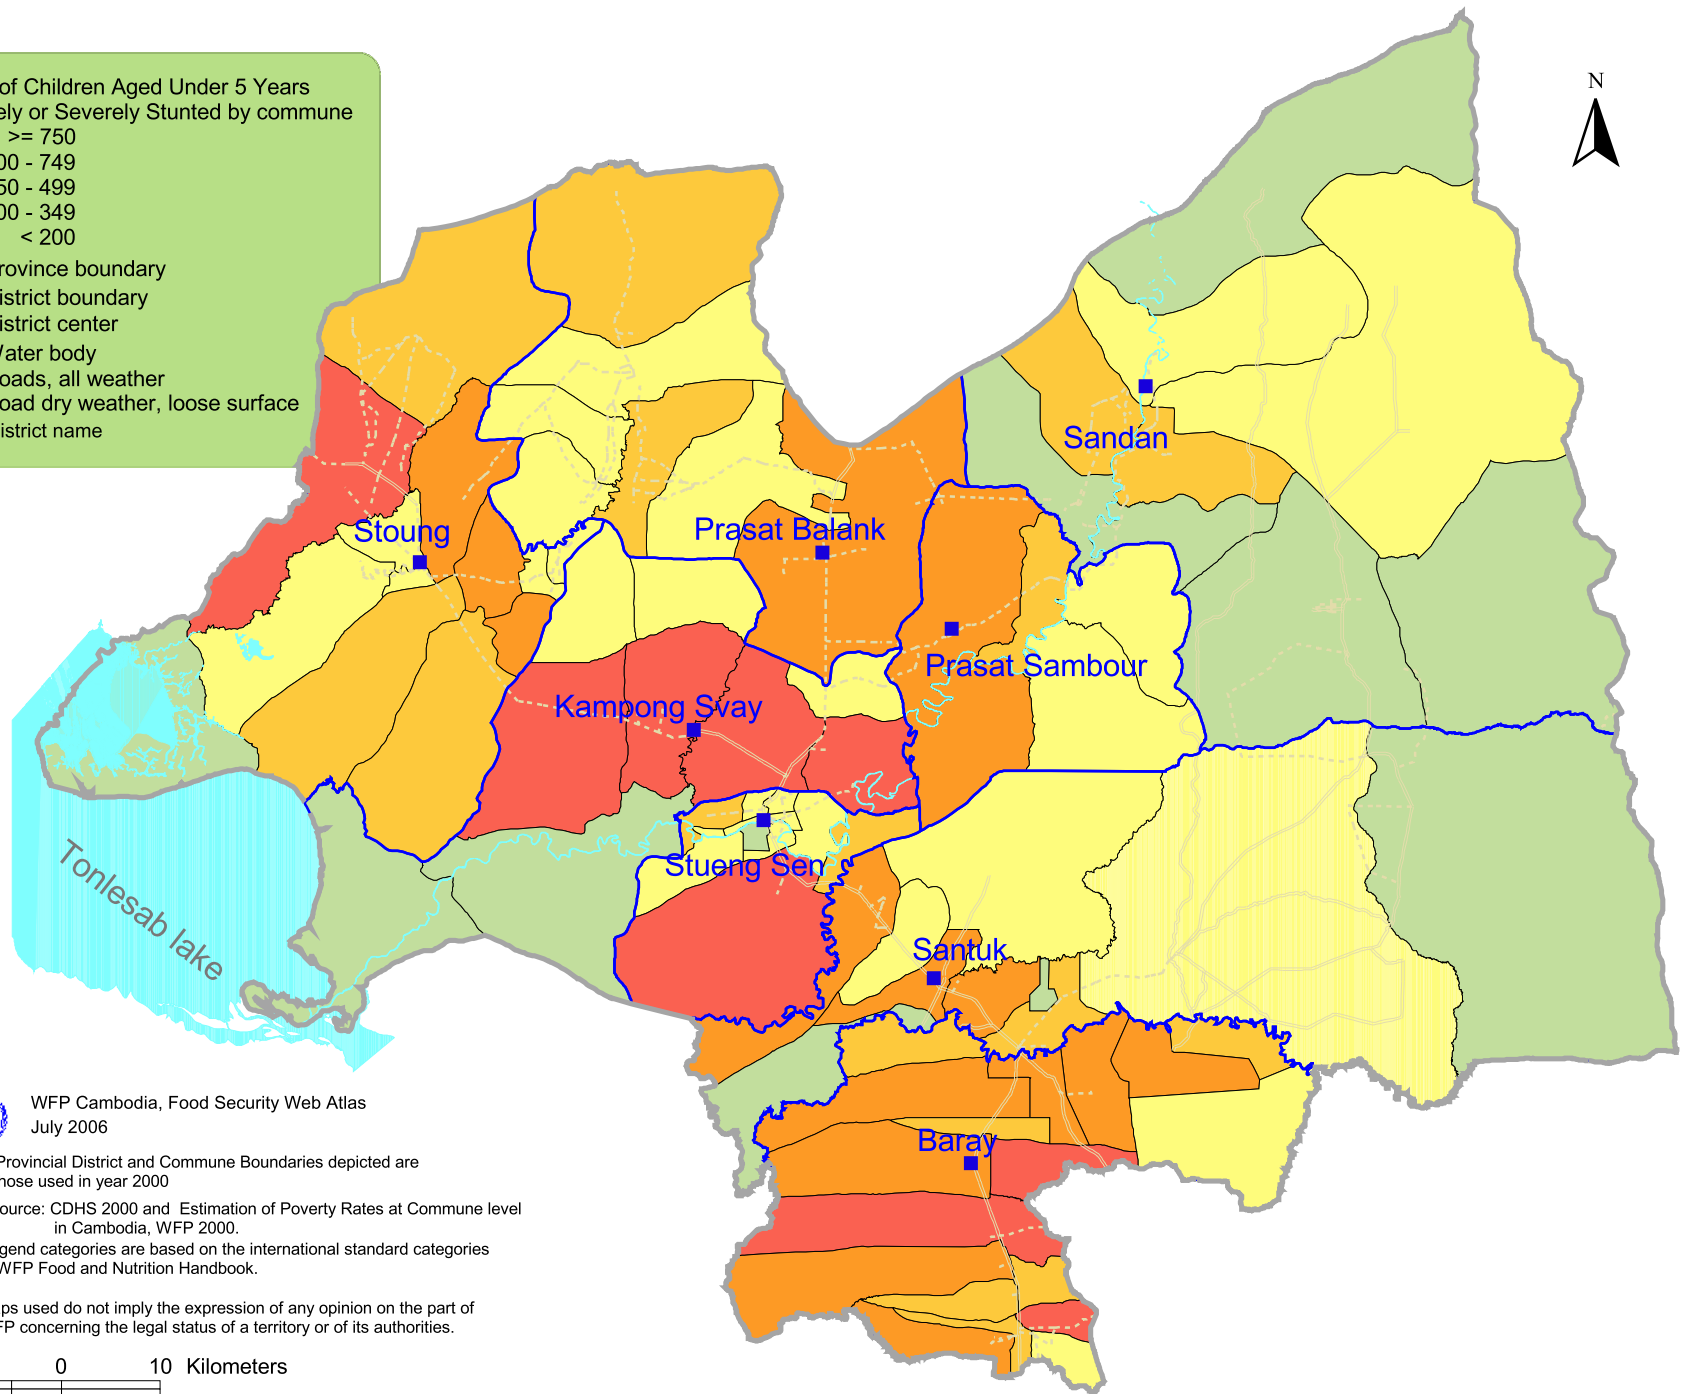

# Children aged <5 years Stunted: Number of Children by Commune in Kampong Thom Province year 2000. (Map KTM 06.00)

Number of Children Aged Under 5 Years  
Moderately or Severely Stunted by commune

- >= 750
- 500 - 749
- 350 - 499
- 200 - 349
- < 200

- Province boundary
- District boundary
- District center
- Water body
- Roads, all weather
- Road dry weather, loose surface

Stoung District name

WFP Cambodia, Food Security Web Atlas  
July 2006

Note: Provincial District and Commune Boundaries depicted are those used in year 2000

Data source: CDHS 2000 and Estimation of Poverty Rates at Commune level in Cambodia, WFP 2000.

Map legend categories are based on the international standard categories of the WFP Food and Nutrition Handbook.

The maps used do not imply the expression of any opinion on the part of the WFP concerning the legal status of a territory or of its authorities.