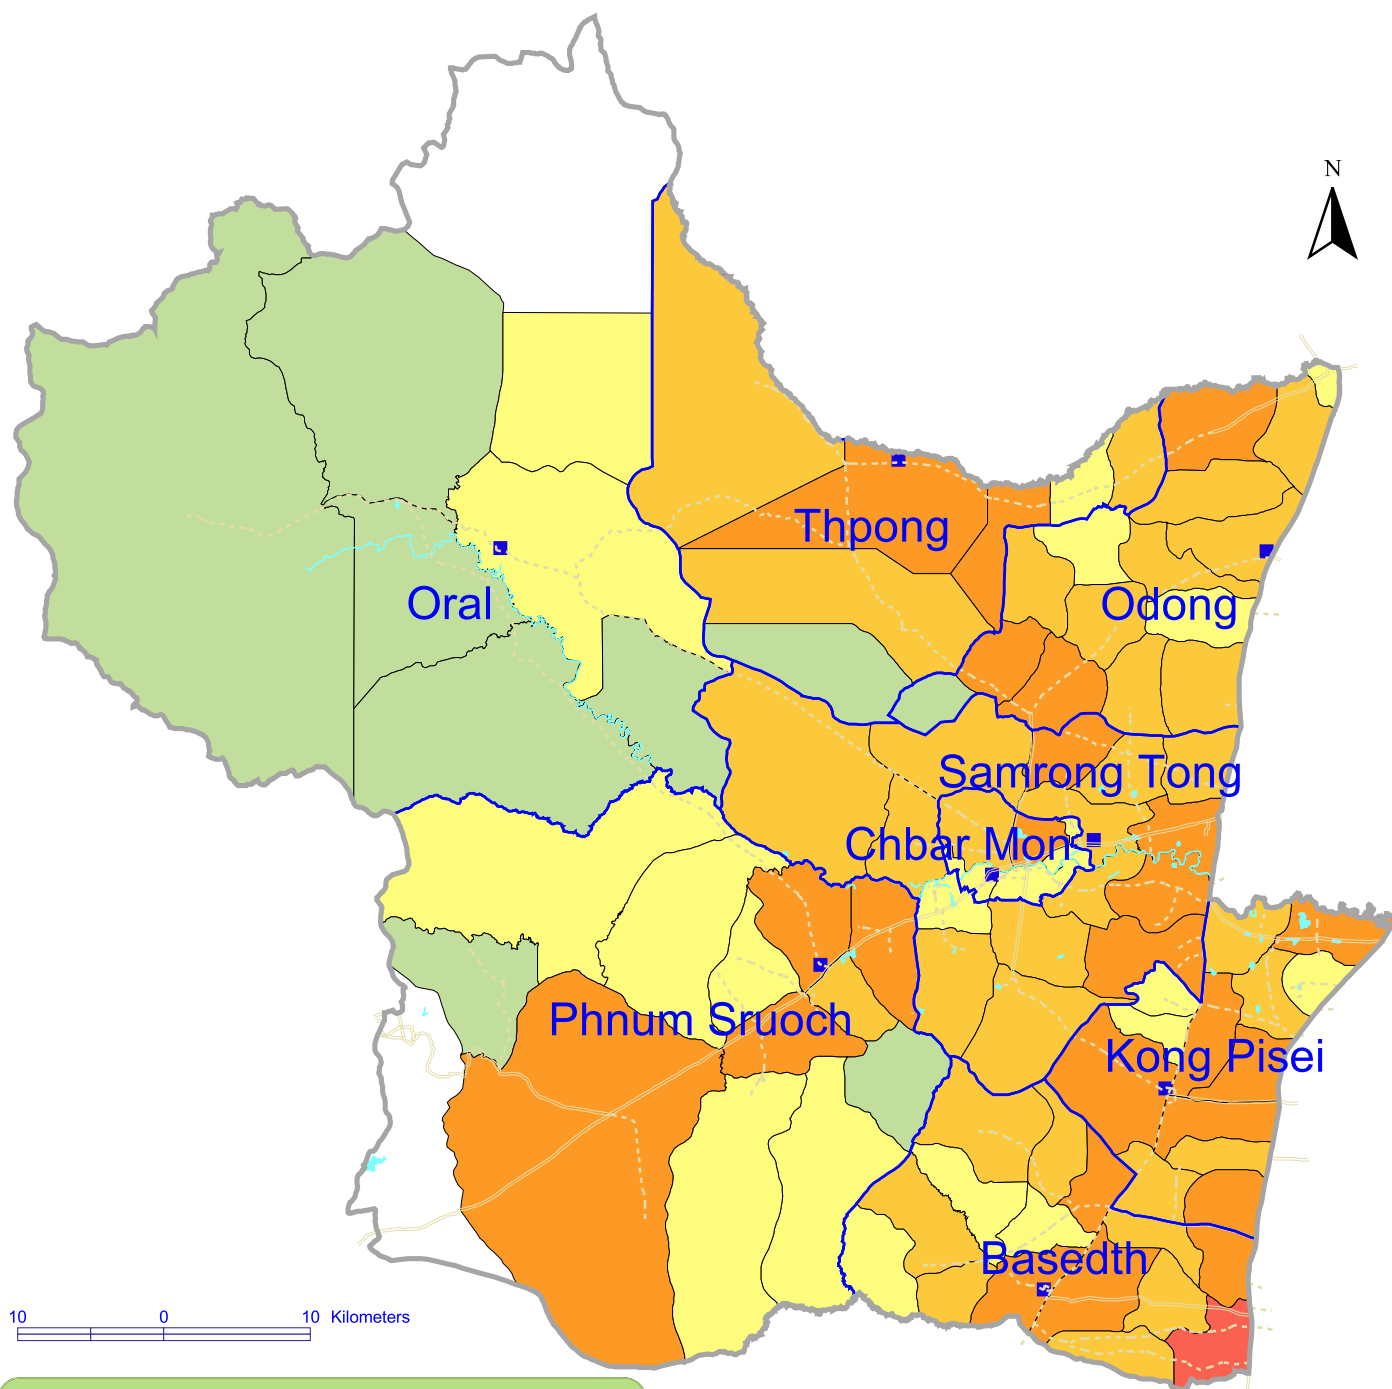

Children aged <5 years Underweight:  
 Number of Children by Commune in Kampong speu province year 2000. (Map KSP 08.00)

**Number of Children Aged Under 5 Years Moderately or Severely Underweight by commune**

- >= 750
- 500 - 749
- 350 - 499
- 200 - 349
- < 200
- No data
- Province boundary
- District boundary
- District center
- Water body
- Roads, all weather
- Road, dry weather, loose surface
- Oral District name

WFP Cambodia, Food Security Web Atlas  
 July 2006

Note: Provincial District and commune Boundaries depicted are those used in year 2000

Data source: CDHS 2000 and Estimation of Poverty Rates at Commune level in Cambodia. WFP 2000.

The maps used do not imply the expression of any opinion on the part of the WFP concerning the legal status of a territory or of its authorities.