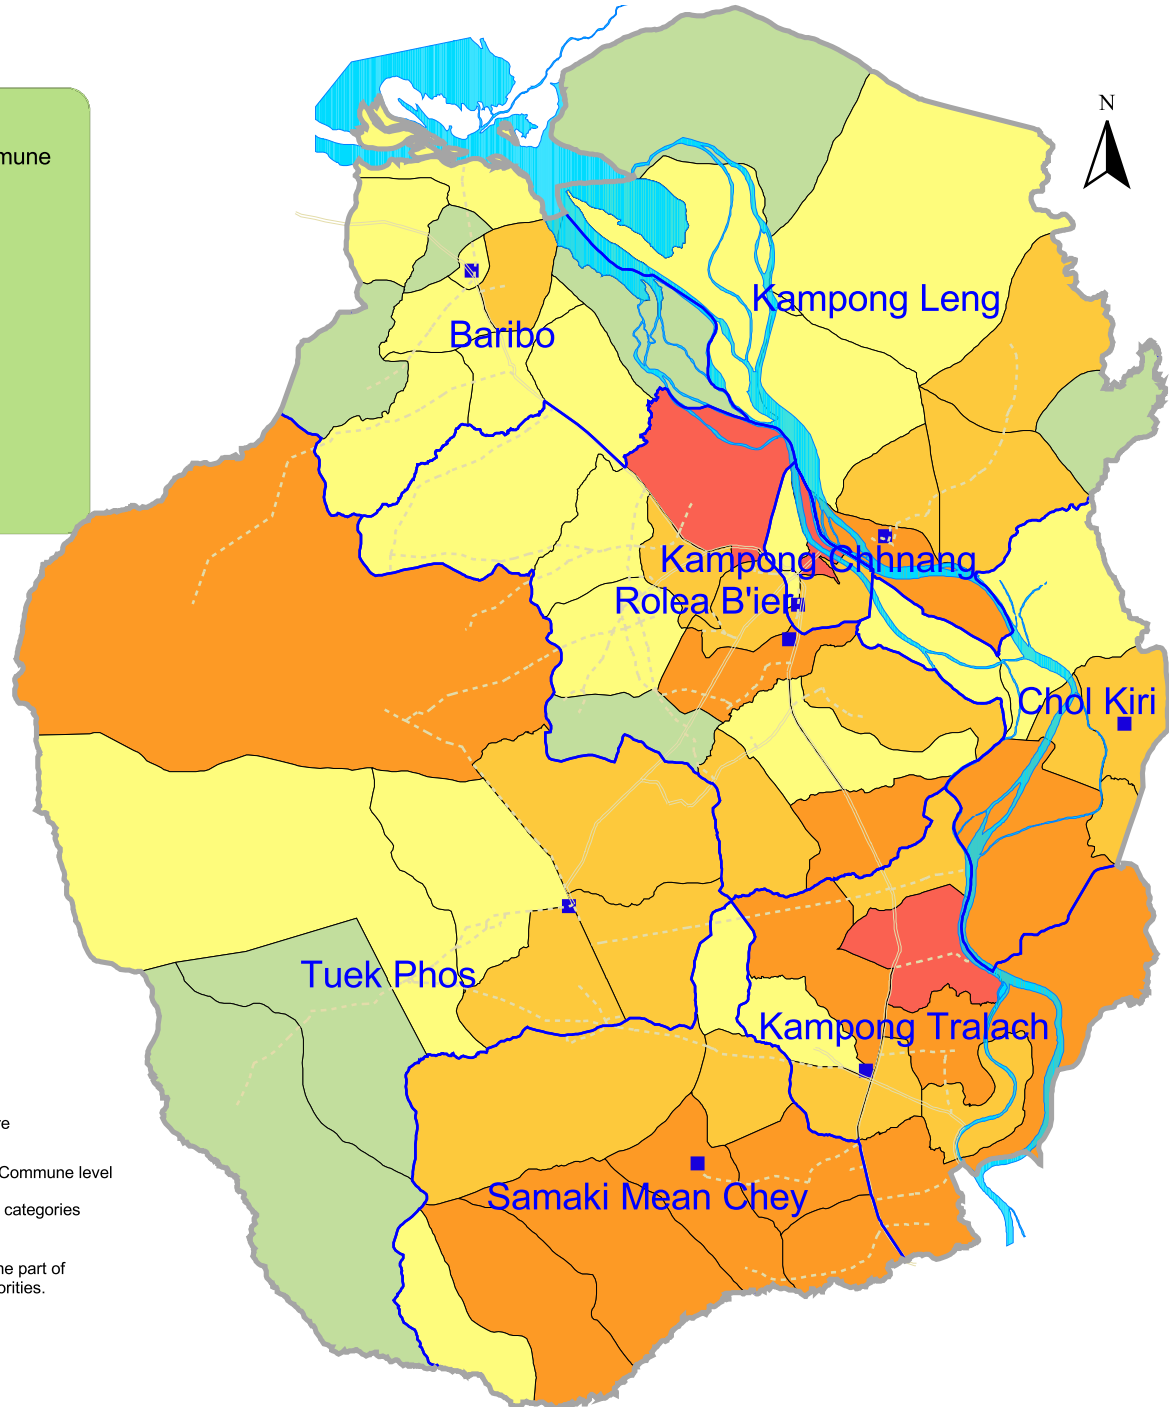

Children aged <5 years Underweight: Number of Children by Commune in Kampong Chhnang province year 2000.
(Map KCG 08.00)

WFP Cambodia, Food Security Web Atlas
July 2006

Note: Provincial District and Commune Boundaries depicted are those used in year 2000

Data source: CDHS 2000 and Estimation of Poverty Rates at Commune level in Cambodia, WFP 2000.

Map legend categories are based on the international standard categories of the WFP Food and Nutrition Handbook.

The maps used do not imply the expression of any opinion on the part of the WFP concerning the legal status of a territory or of its authorities.