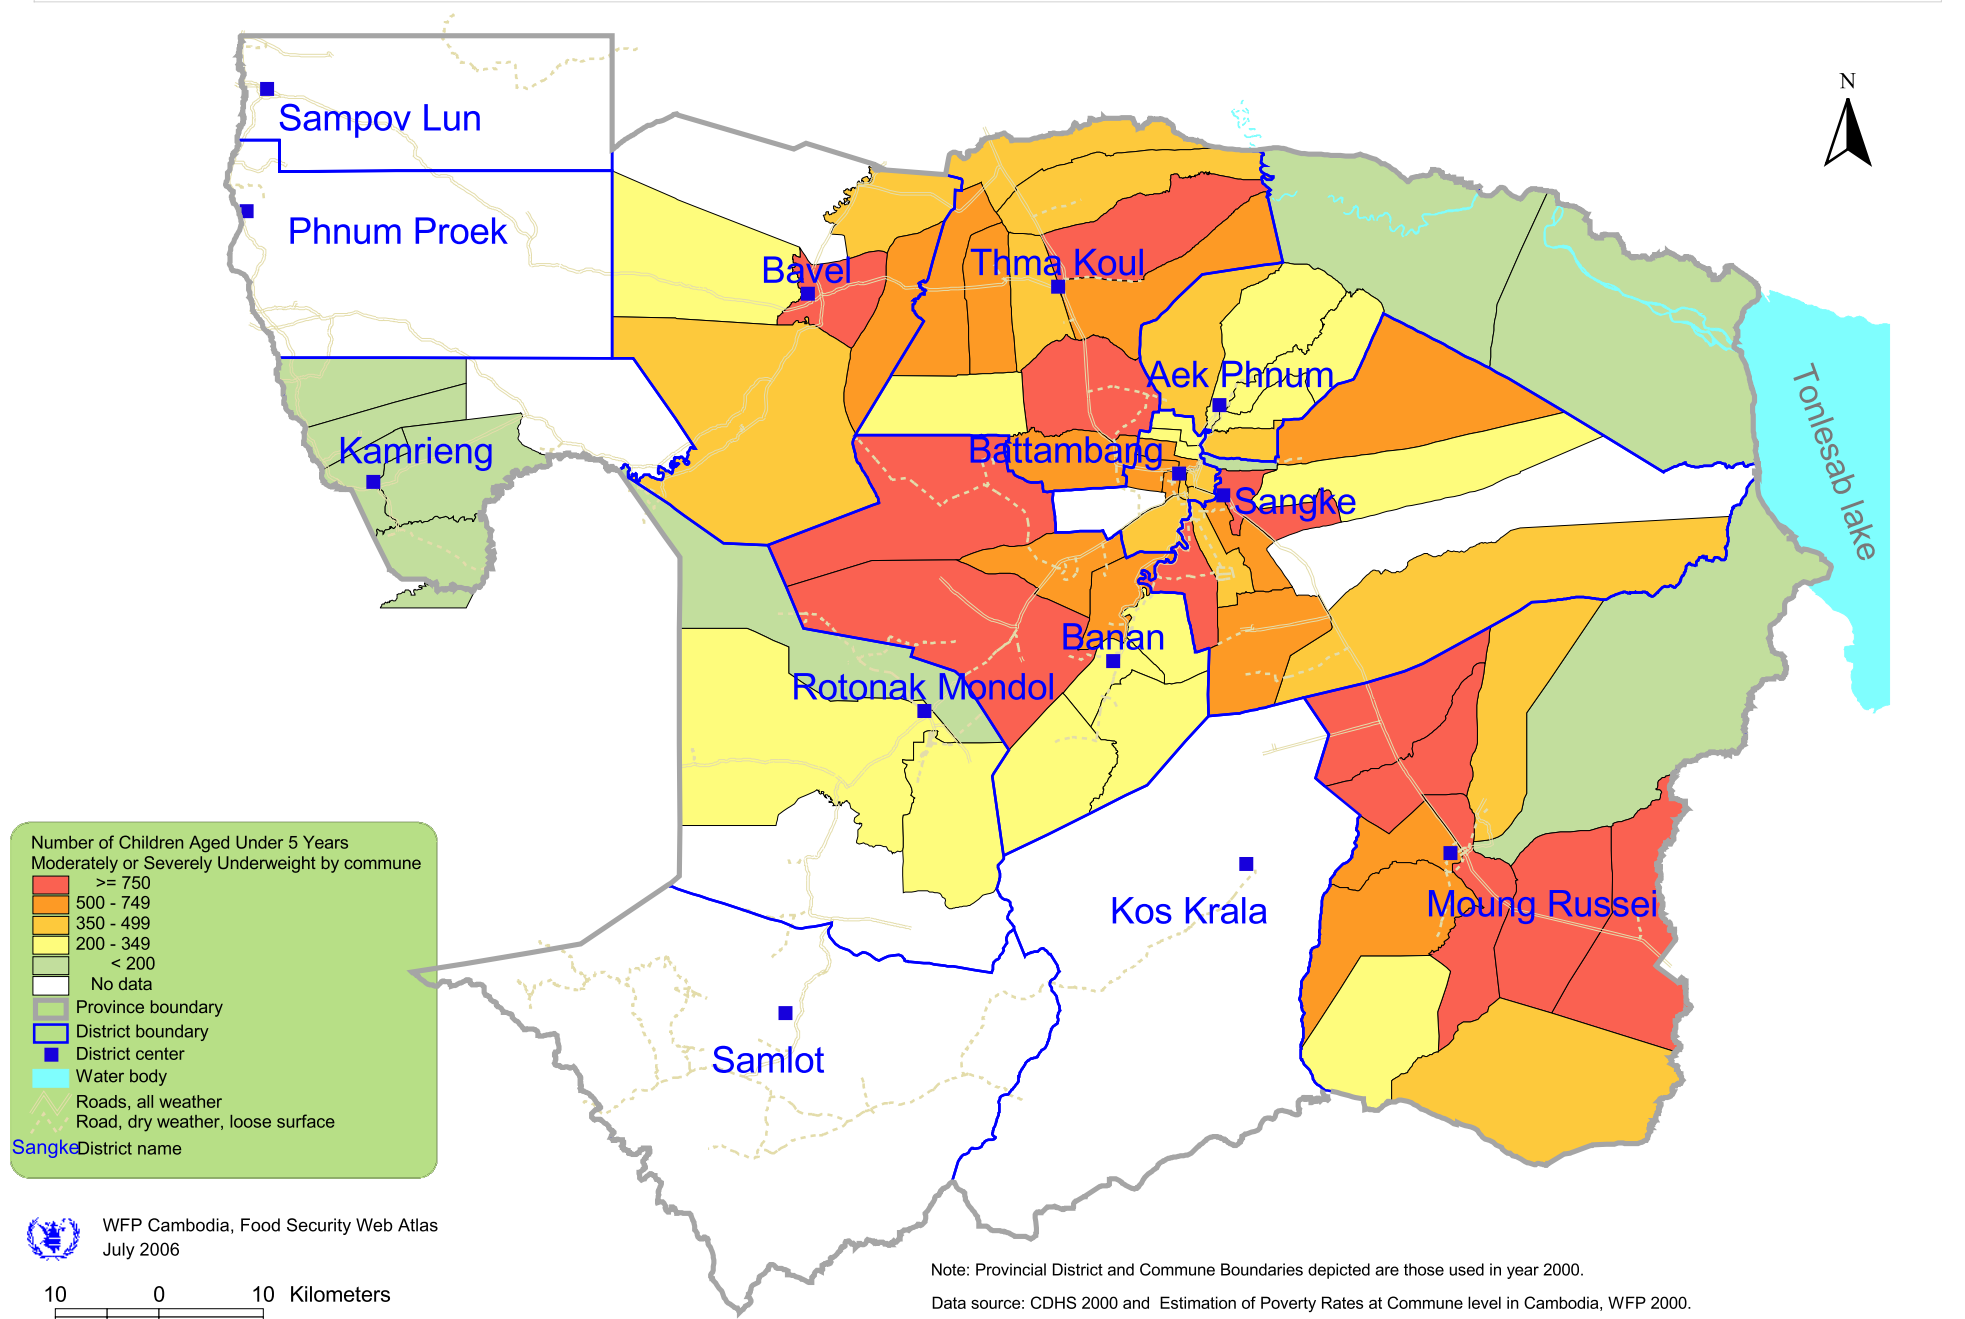

Children aged <5 years Underweight: Number of Children by Commune in Battambang province year 2000.  
(Map BTB 08.00)

Note: Provincial District and Commune Boundaries depicted are those used in year 2000.

Data source: CDHS 2000 and Estimation of Poverty Rates at Commune level in Cambodia, WFP 2000.

Map legend categories are based on the international standard categories of the WFP Food and Nutrition Handbook.

The maps used do not imply the expression of any opinion on the part of the WFP concerning the legal status of a territory or of its authorities.